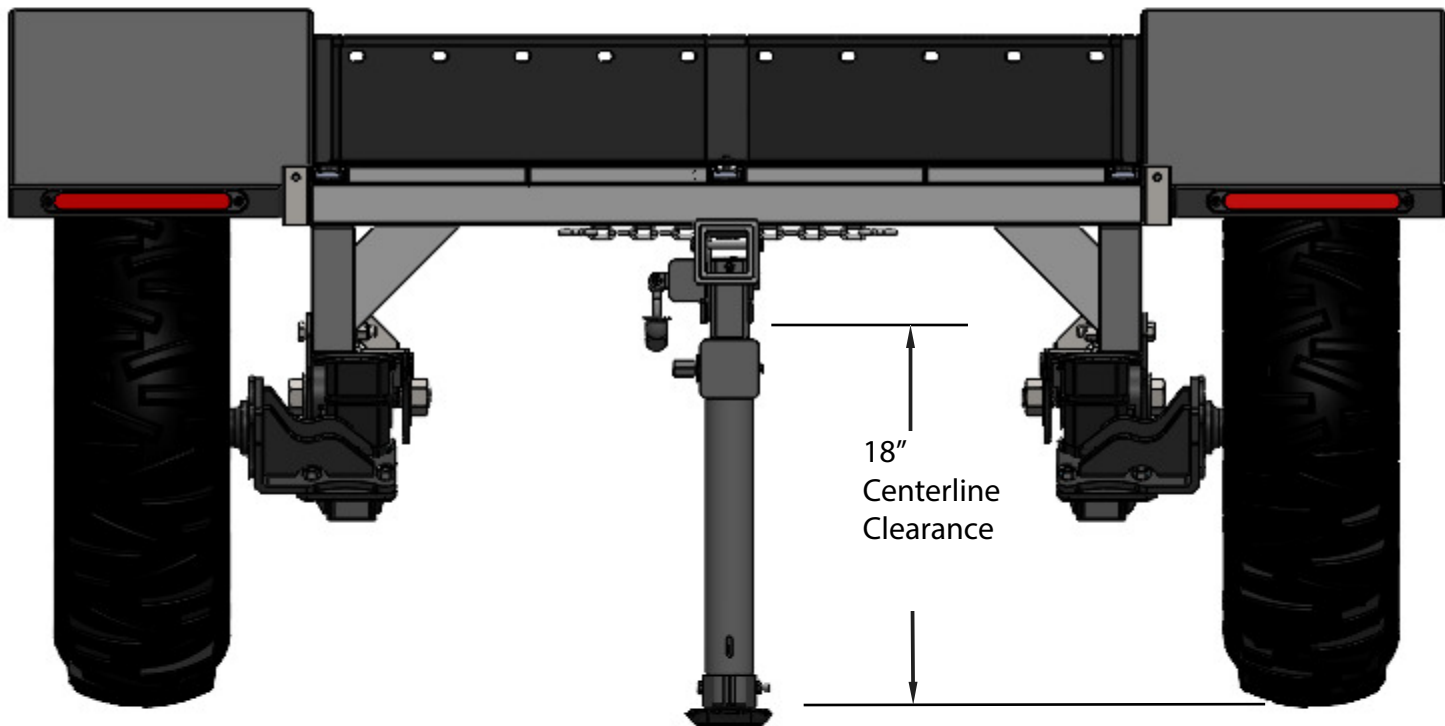

Weight: 425 lbs

Weight: 432 lbs

19"  
Centerline  
Clearance

Weight: 680 lbs

Weight 183 lbs

57" Length

Weight: 510 lbs

92"

58"

61"