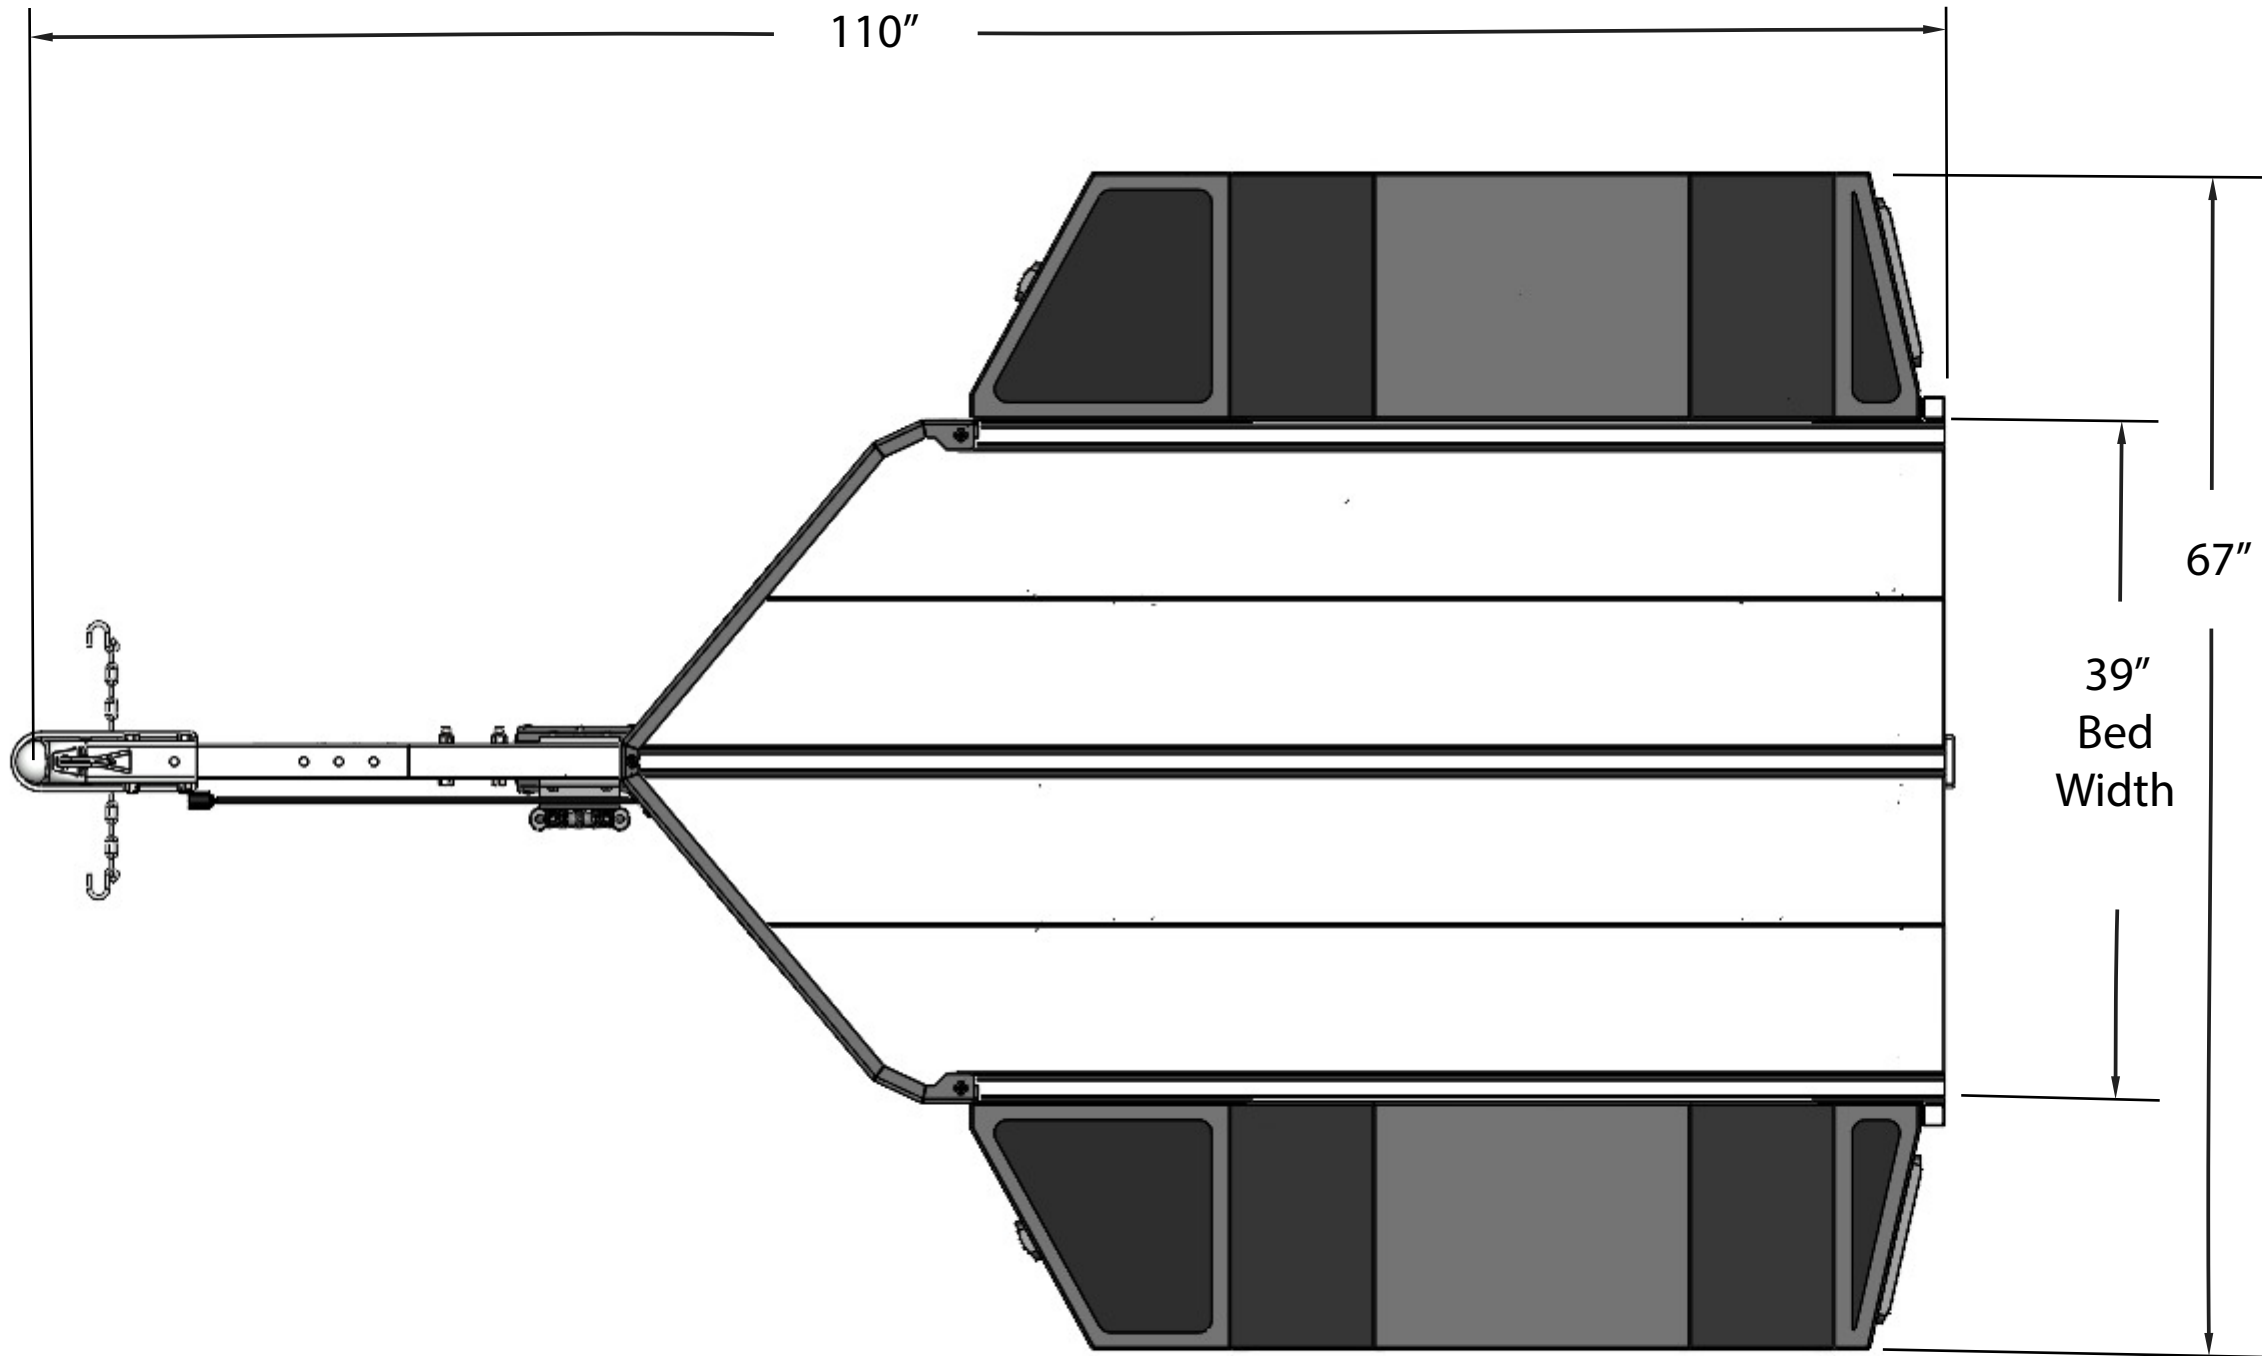

Weight: 425 lbs

Weight: 432 lbs

19"  
Centerline  
Clearance

Weight: 680 lbs

Weight 183 lbs

57" Length

Weight: 510 lbs

92"

58"

61"