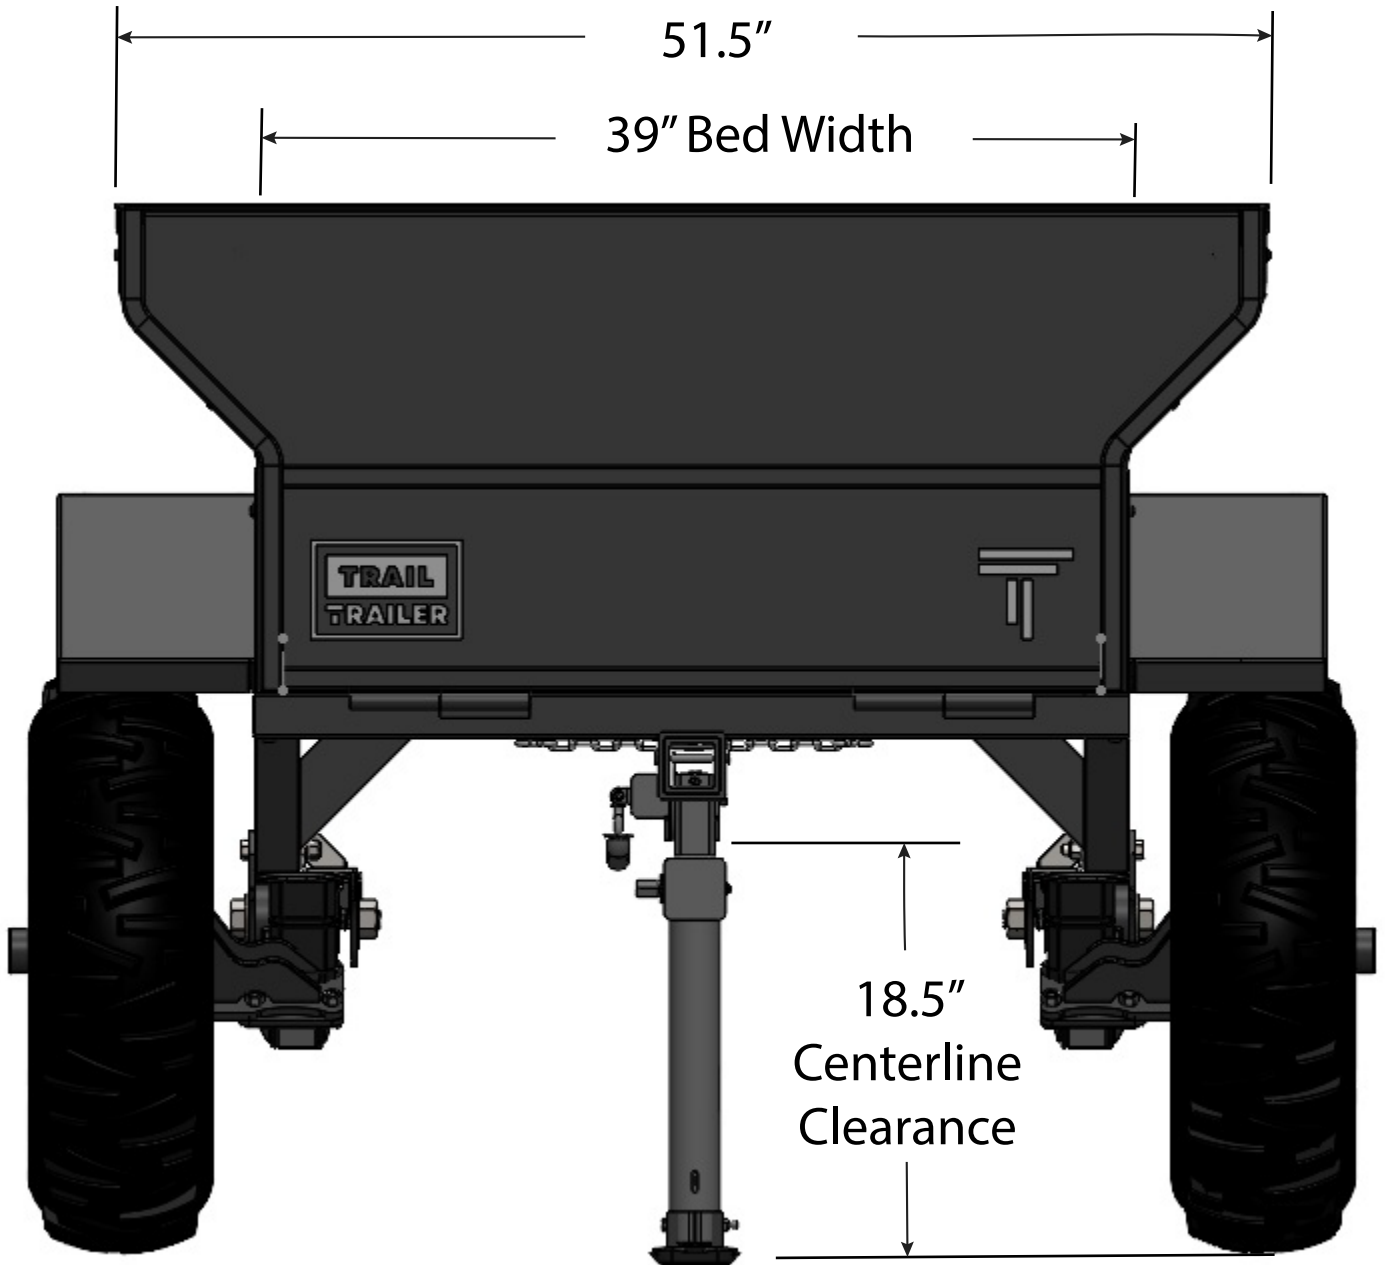

Weight: 425 lbs

Weight: 432 lbs

19"  
Centerline  
Clearance

Weight: 680 lbs

Weight 183 lbs

57" Length

Weight: 510 lbs

92"

58"

61"