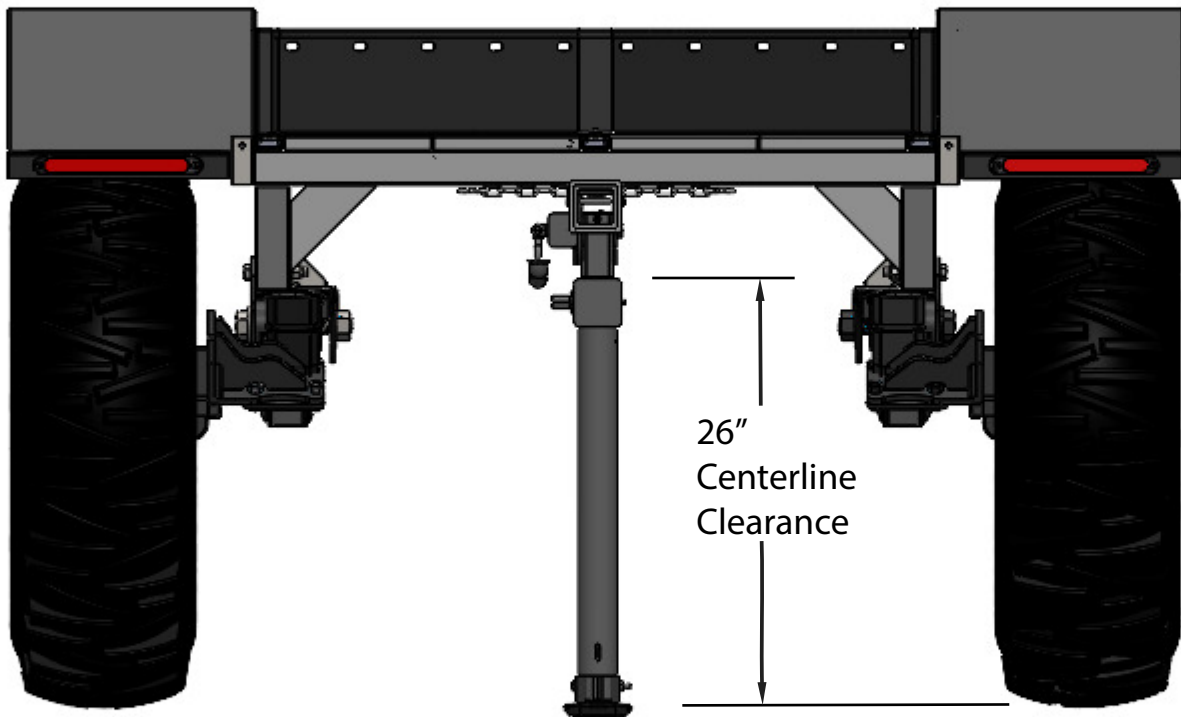

Weight: 425 lbs

Weight: 432 lbs

19"  
Centerline  
Clearance

Weight: 680 lbs

Weight 183 lbs

57" Length

Weight: 510 lbs

92"

58"

61"