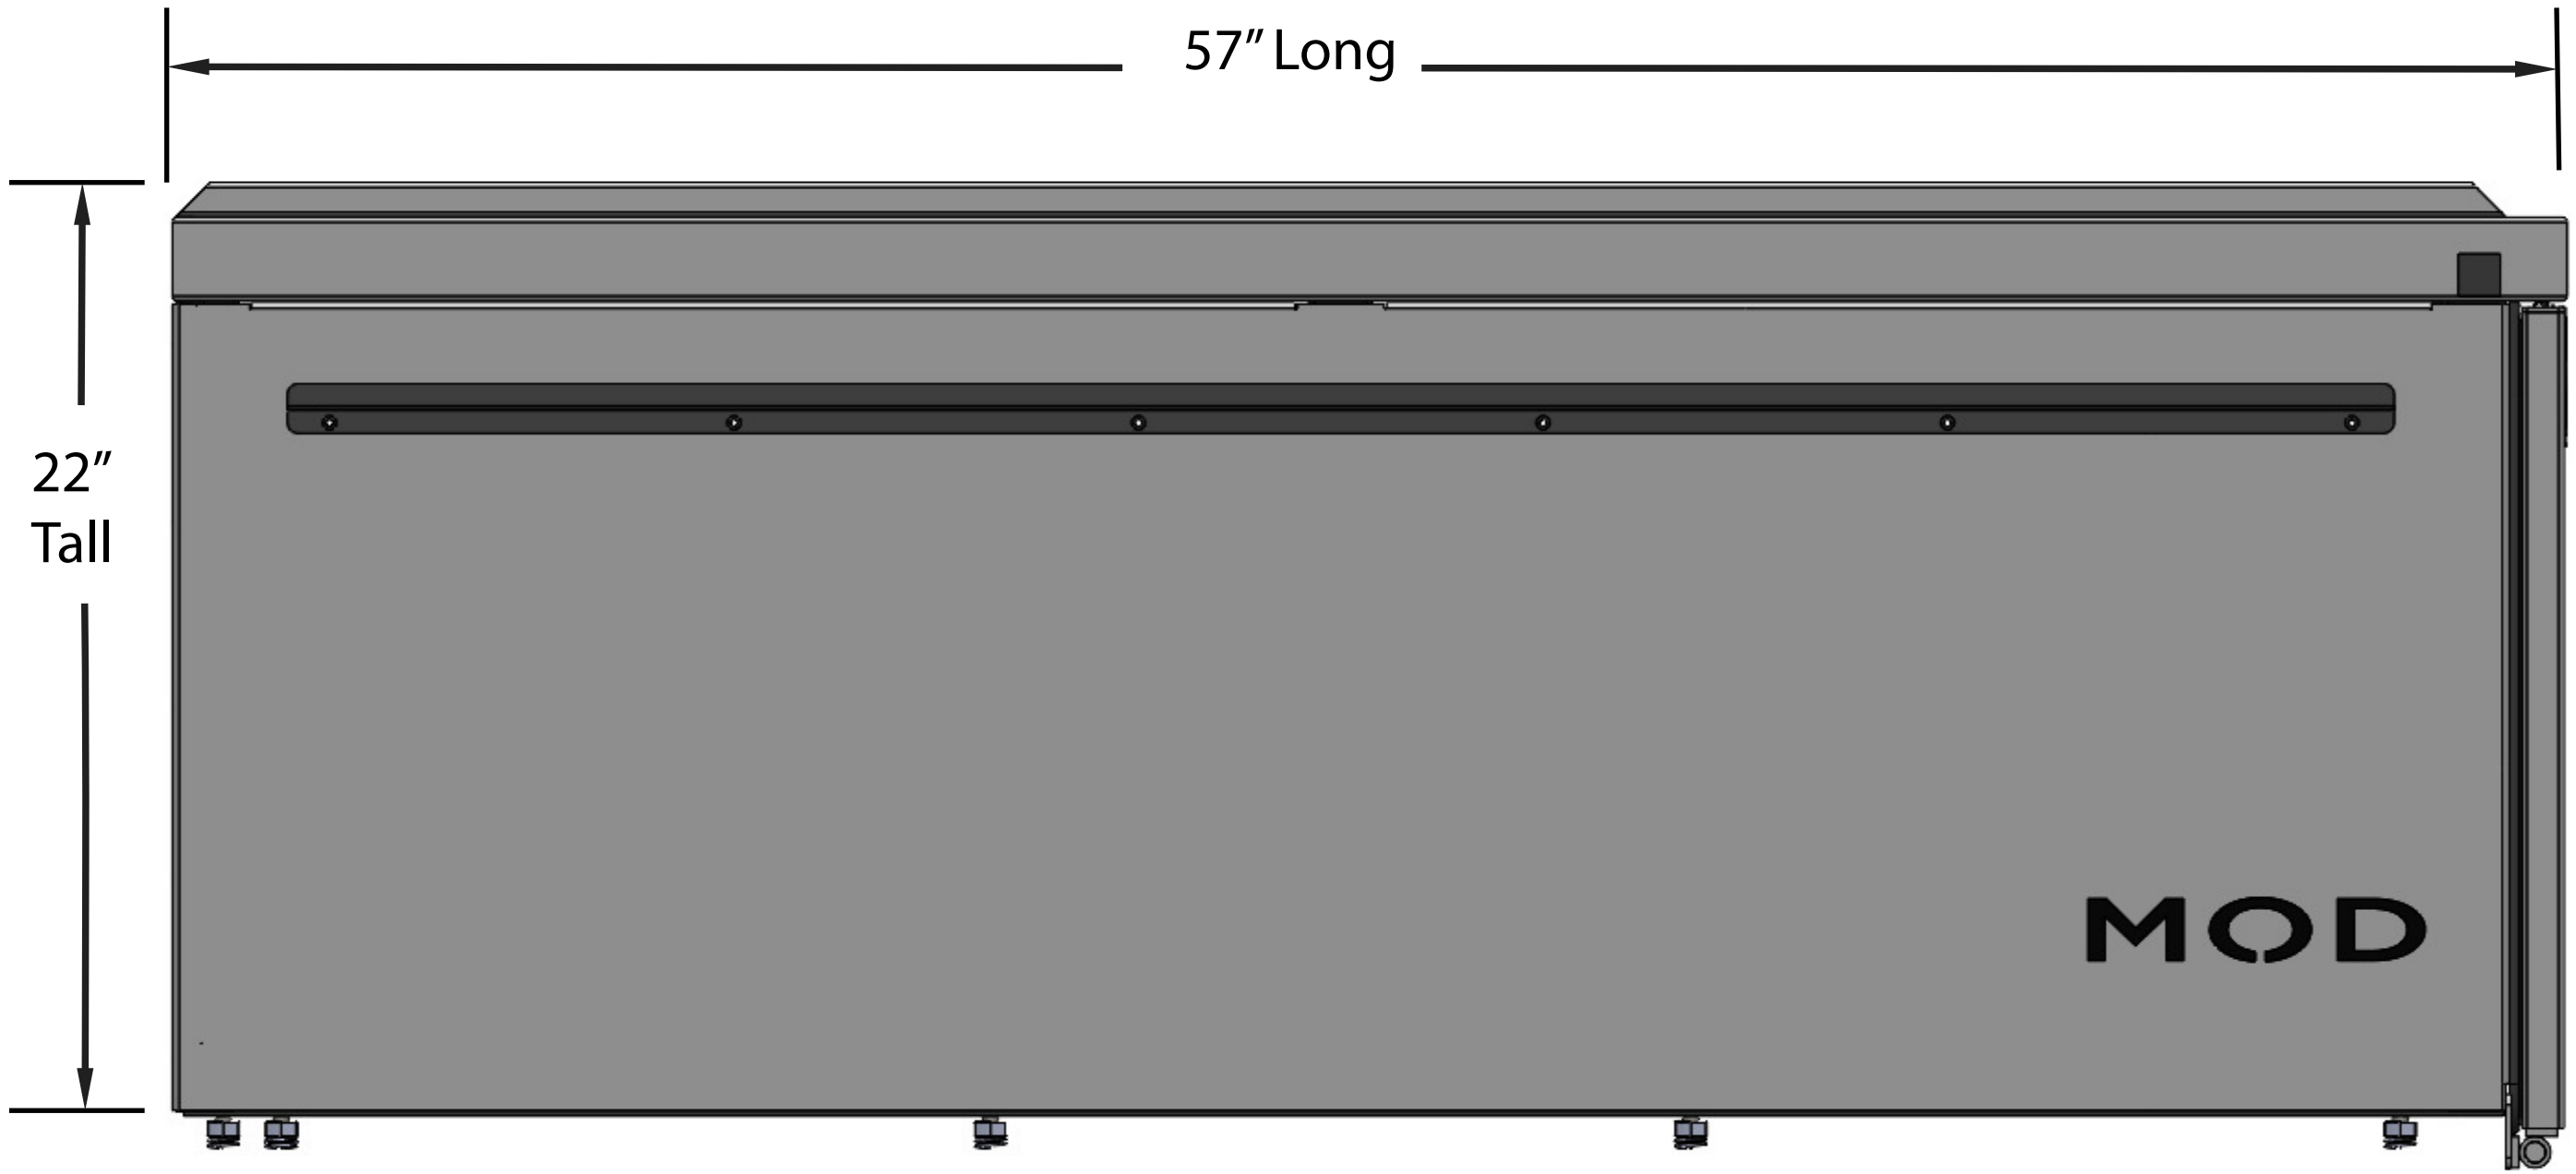

Weight: 425 lbs

Weight: 432 lbs

19"  
Centerline  
Clearance

Weight: 680 lbs

Weight 183 lbs

57" Length

Weight: 510 lbs

92"

58"

61"