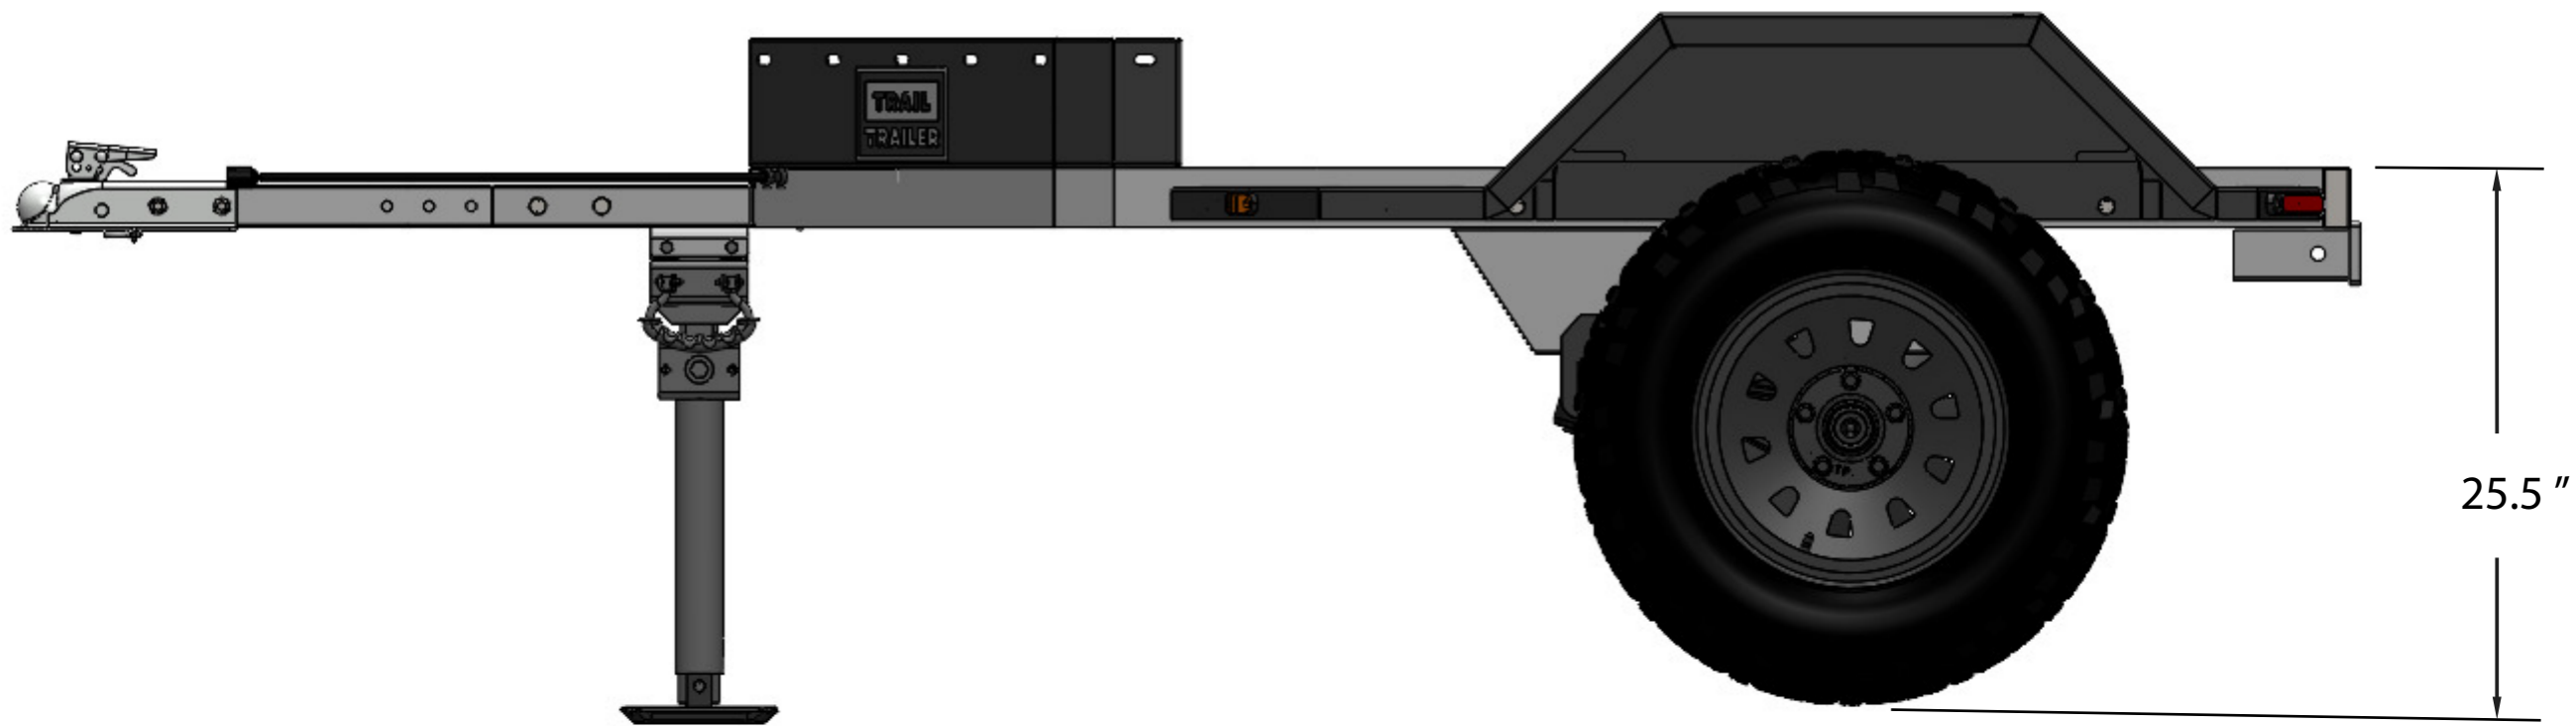

Weight: 425 lbs

Weight: 432 lbs

19"  
Centerline  
Clearance

Weight: 680 lbs

Weight 183 lbs

57" Length

Weight: 510 lbs

92"

58"

61"