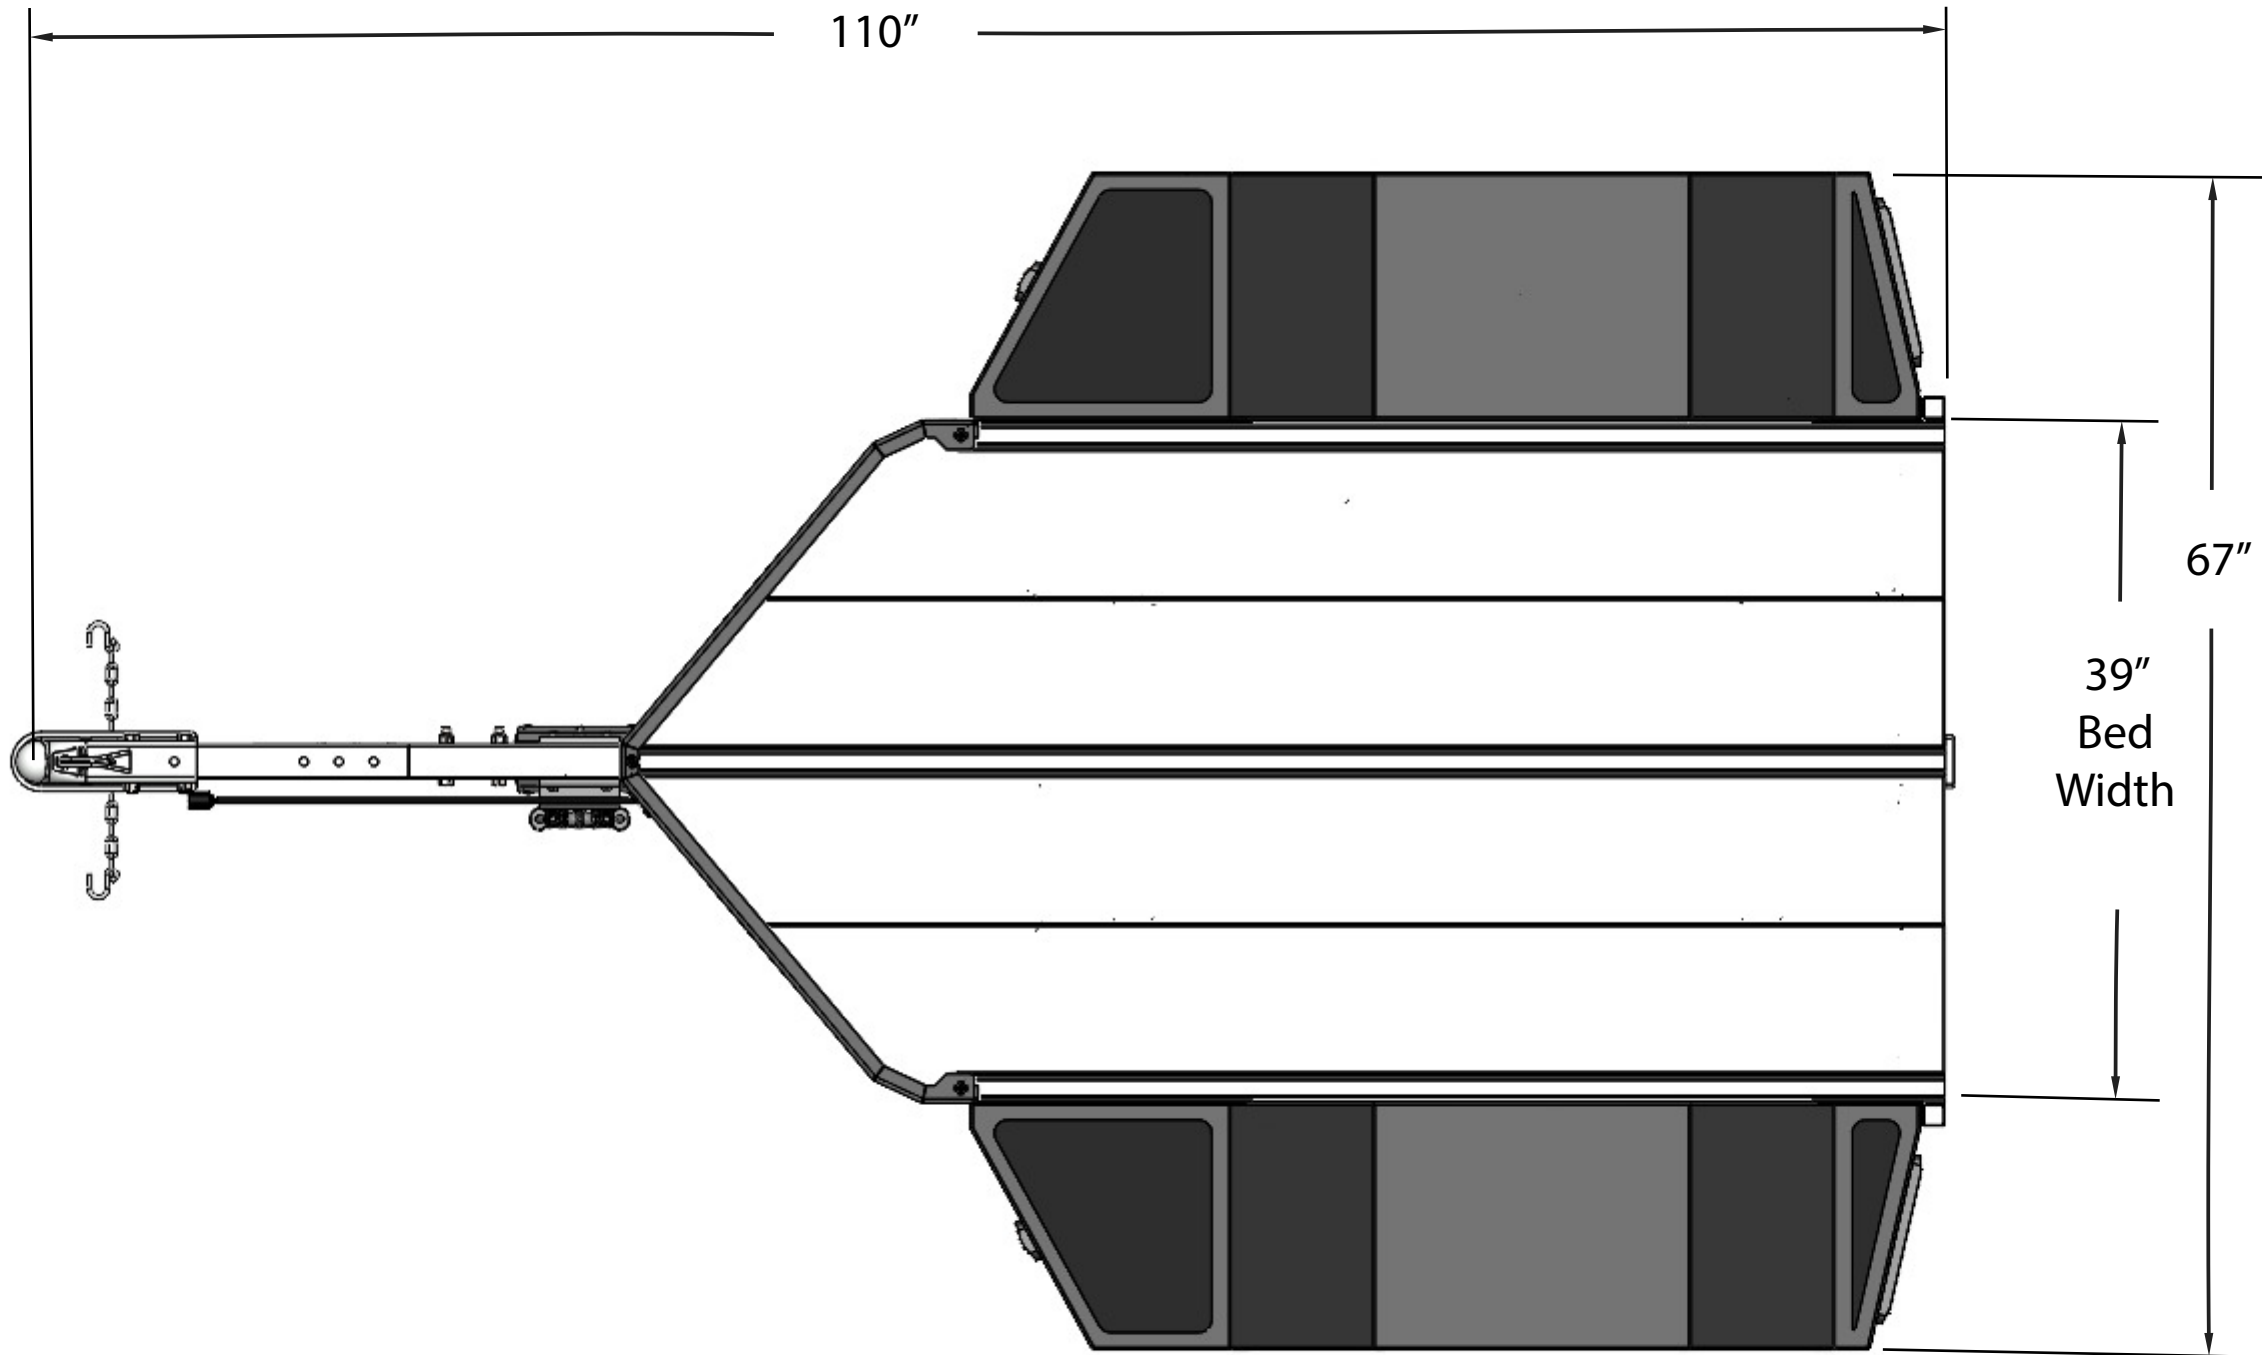

Weight: 425 lbs

Weight: 432 lbs

19"  
Centerline  
Clearance

Weight: 680 lbs

Weight 183 lbs

57" Length

Weight: 510 lbs

92"

58"

61"