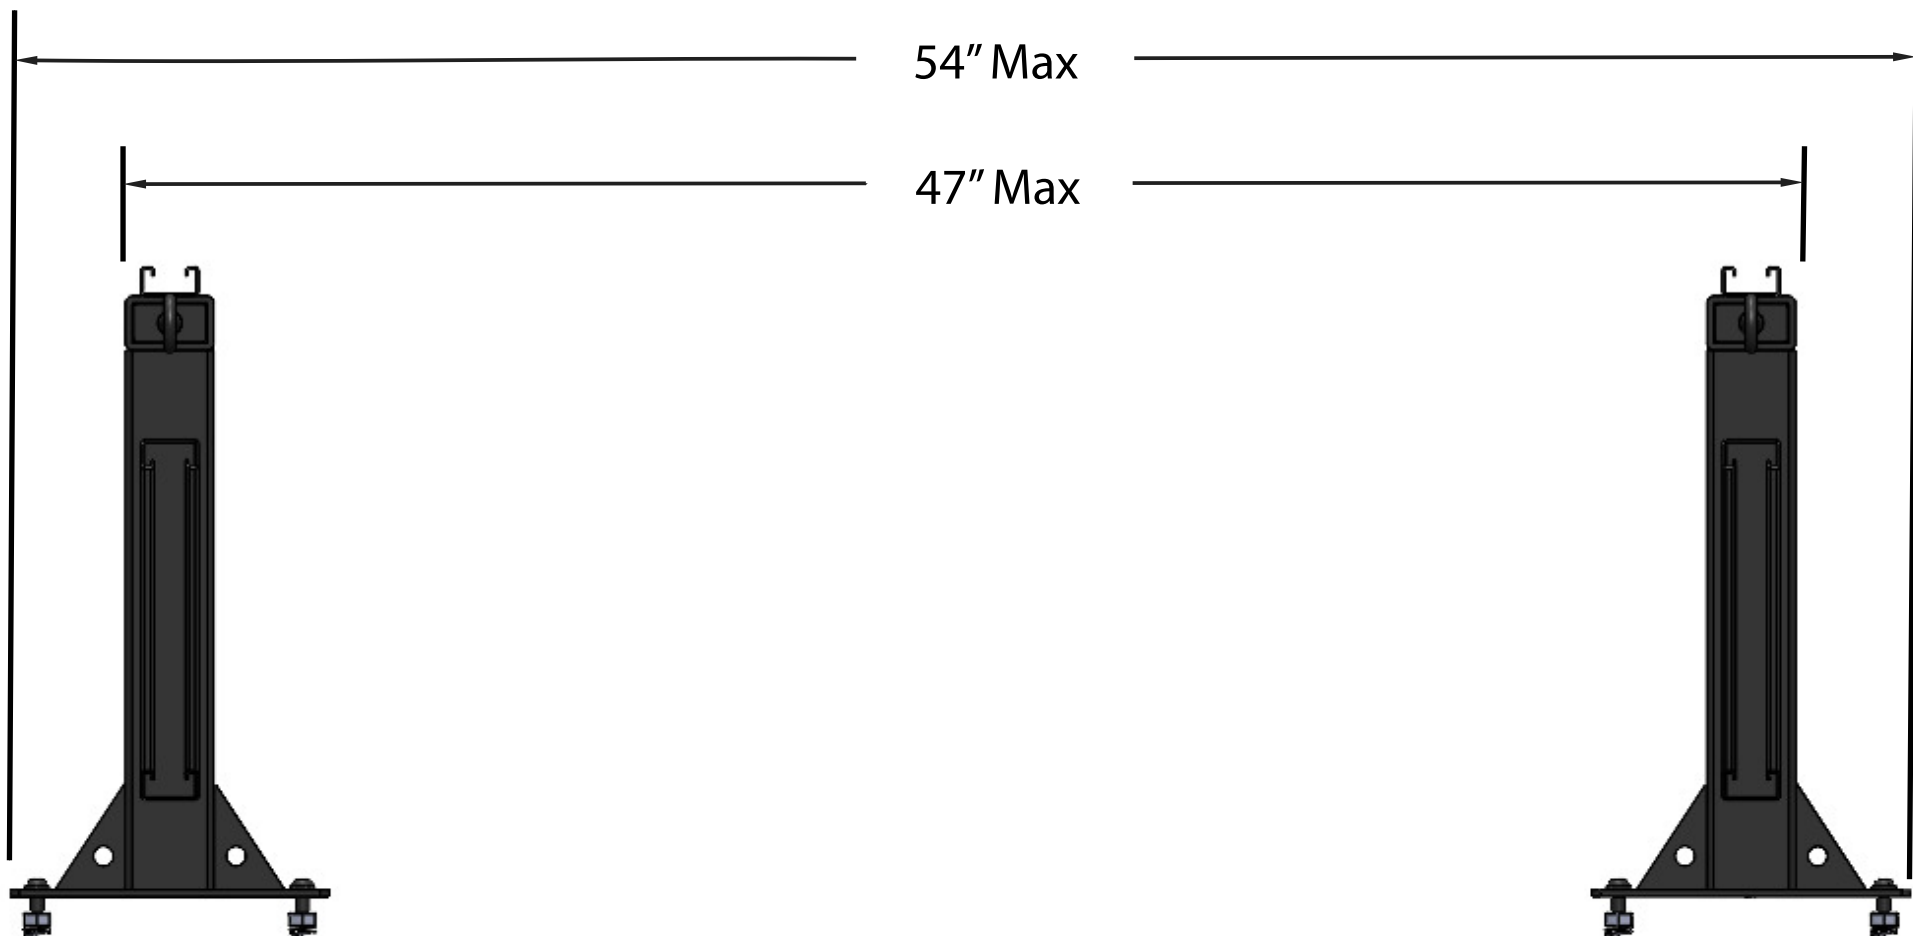

Weight: 425 lbs

Weight: 432 lbs

19"  
Centerline  
Clearance

Weight: 680 lbs

Weight 183 lbs

57" Length

Weight: 510 lbs

92"

58"

61"