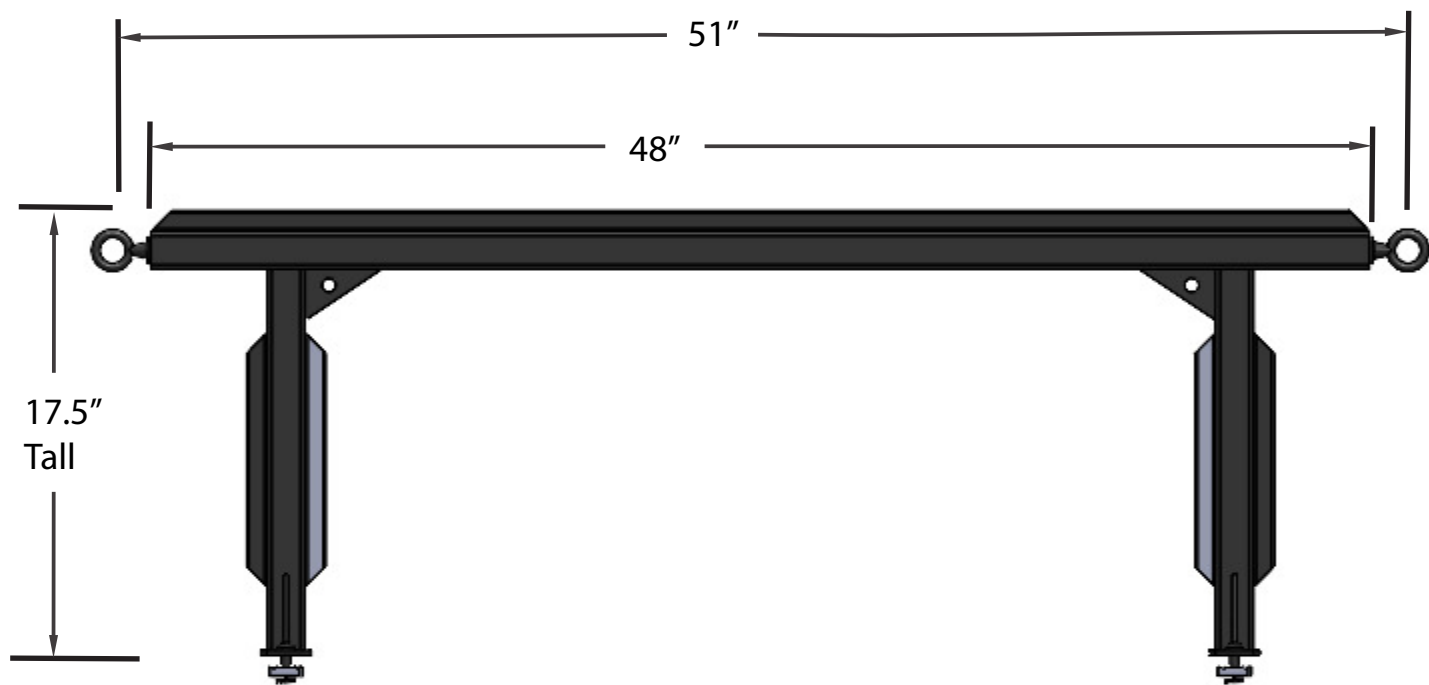

Weight: 425 lbs

Weight: 432 lbs

19"  
Centerline  
Clearance

Weight: 680 lbs

Weight 183 lbs

57" Length

Weight: 510 lbs

92"

58"

61"