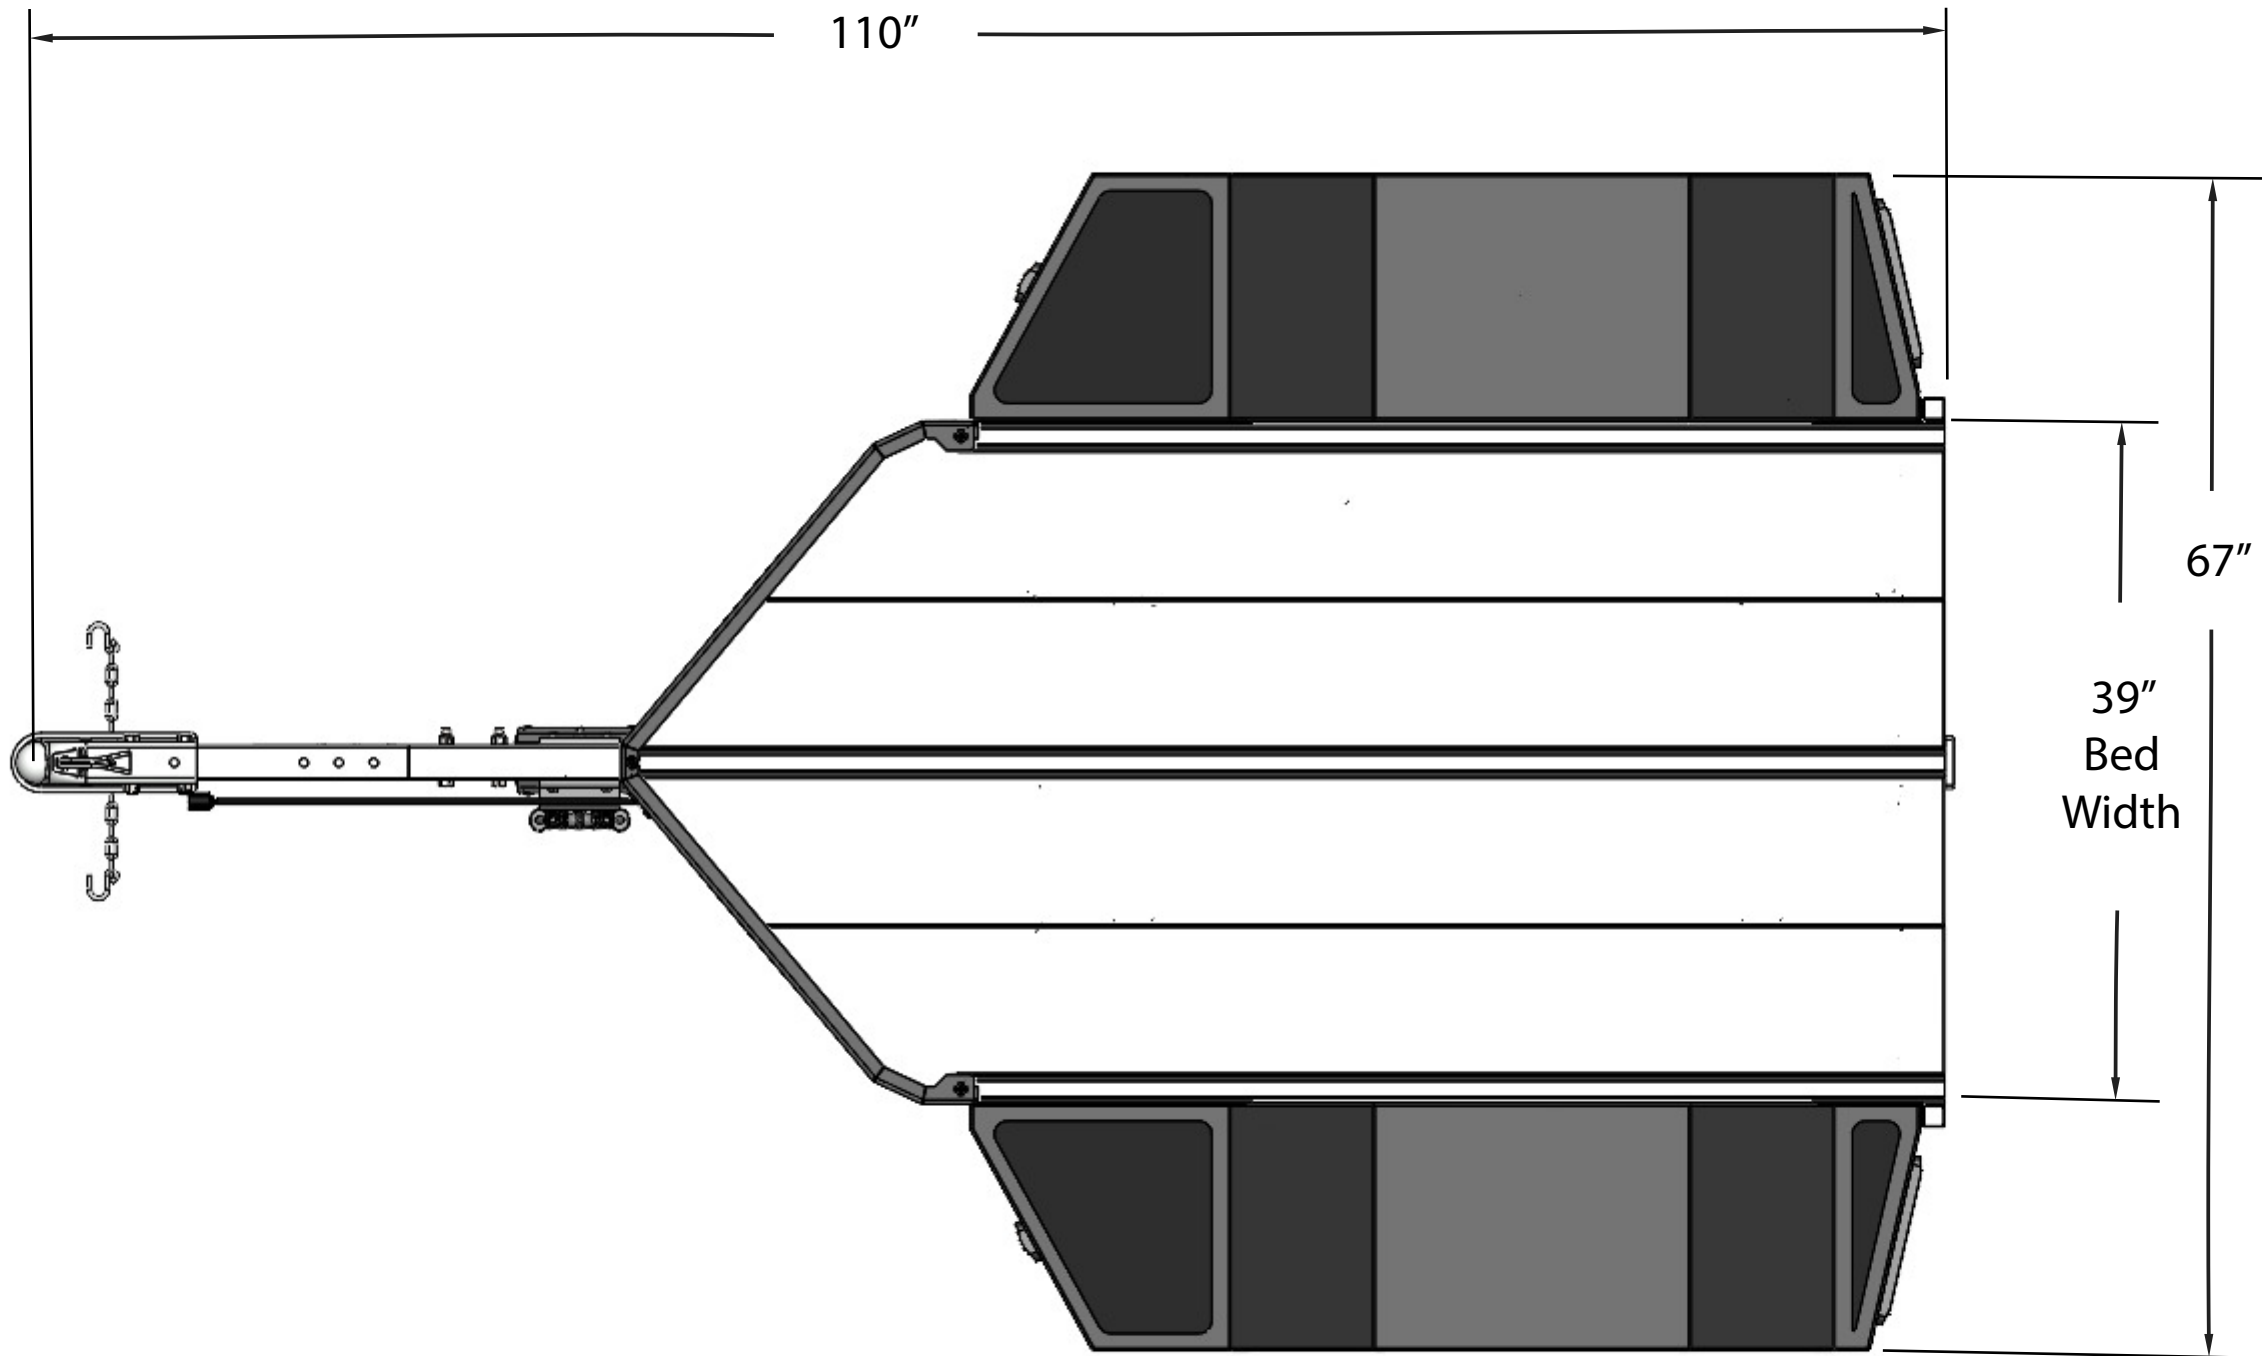

Weight: 425 lbs

Weight: 432 lbs

19"  
Centerline  
Clearance

Weight: 680 lbs

Weight 183 lbs

57" Length

Weight: 510 lbs

92"

58"

61"