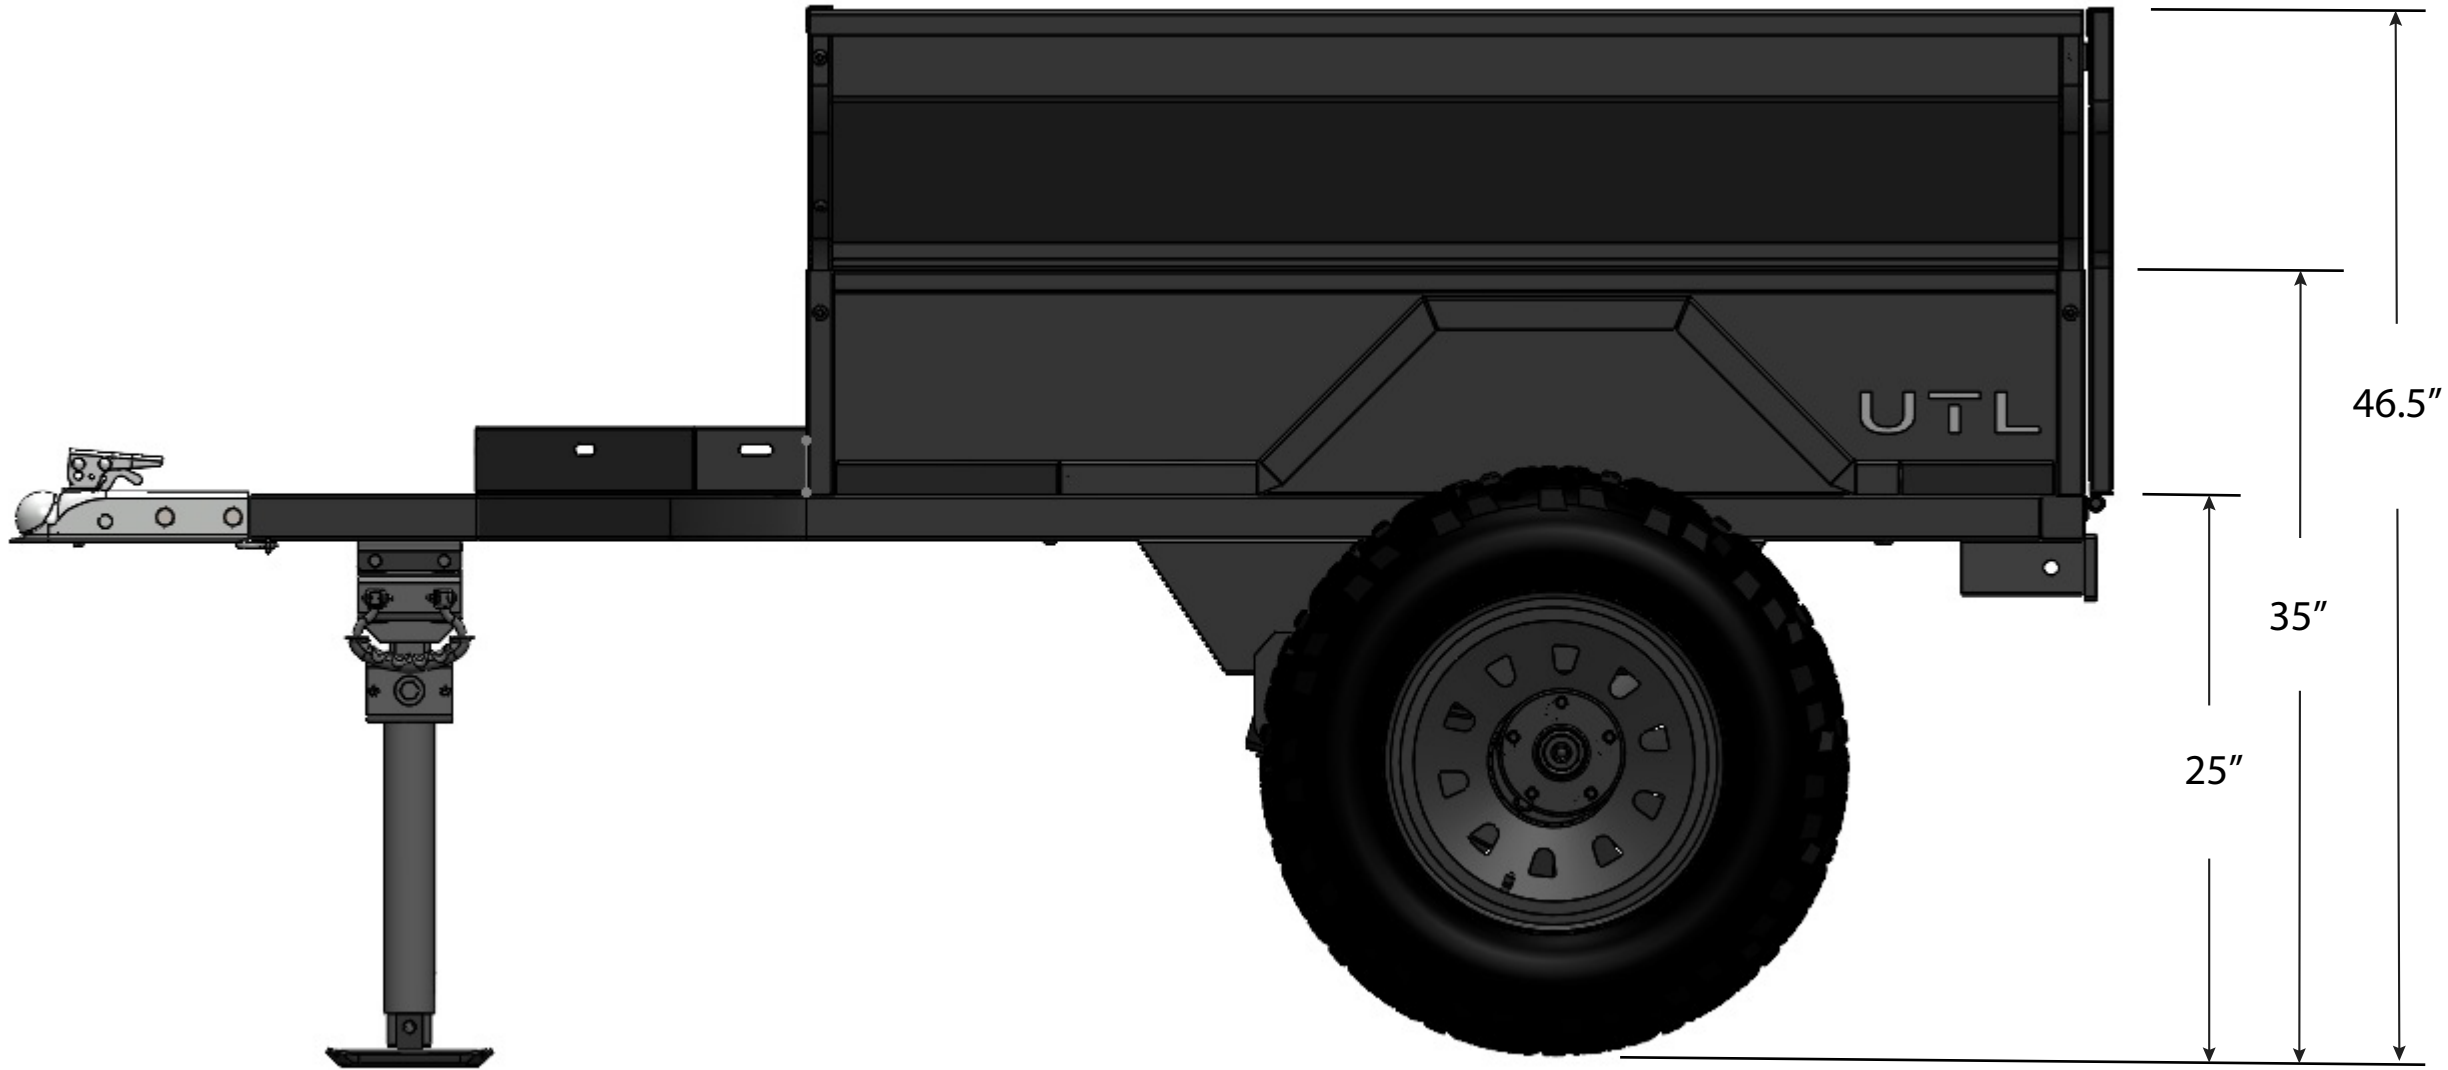

Weight: 425 lbs

Weight: 432 lbs

19"  
Centerline  
Clearance

Weight: 680 lbs

Weight 183 lbs

57" Length

Weight: 510 lbs

92"

58"

61"