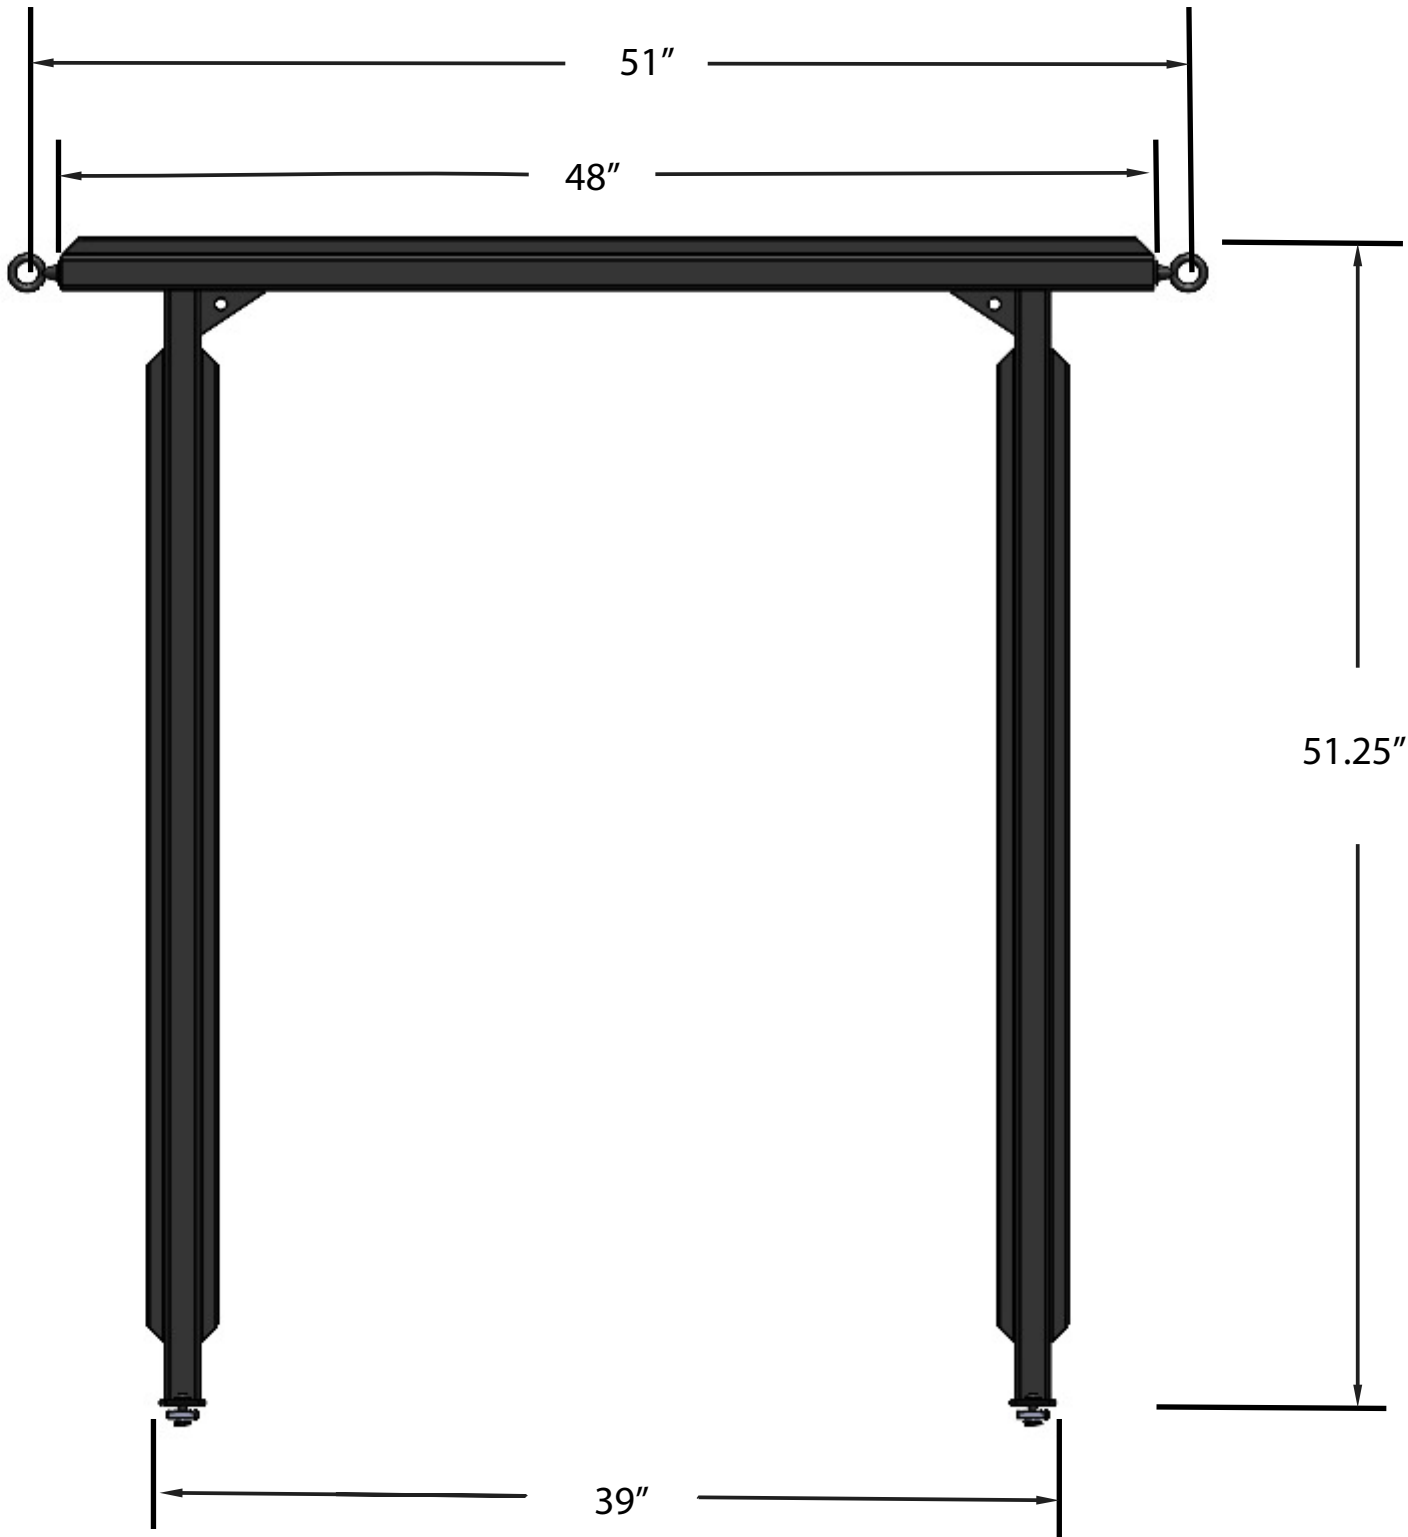

Weight: 425 lbs

Weight: 432 lbs

19"  
Centerline  
Clearance

Weight: 680 lbs

Weight 183 lbs

57" Length

Weight: 510 lbs

92"

58"

61"