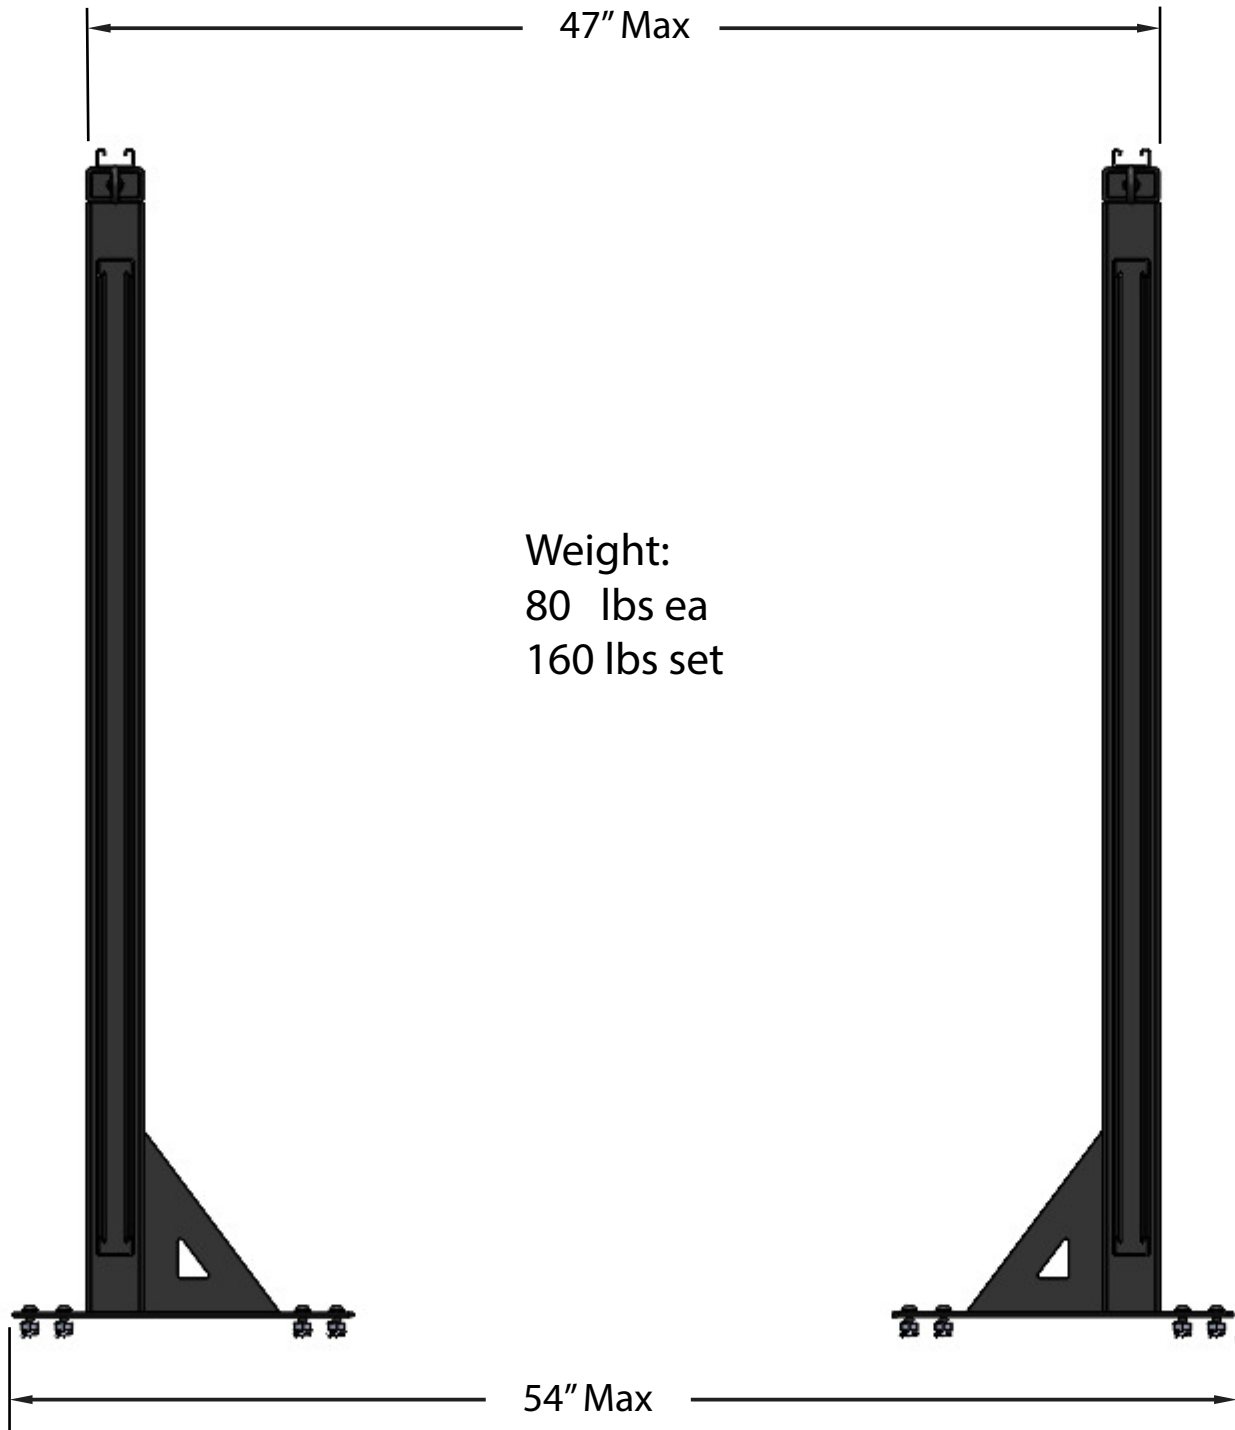

Weight: 425 lbs

Weight: 432 lbs

19"  
Centerline  
Clearance

Weight: 680 lbs

Weight 183 lbs

57" Length

Weight: 510 lbs

92"

58"

61"