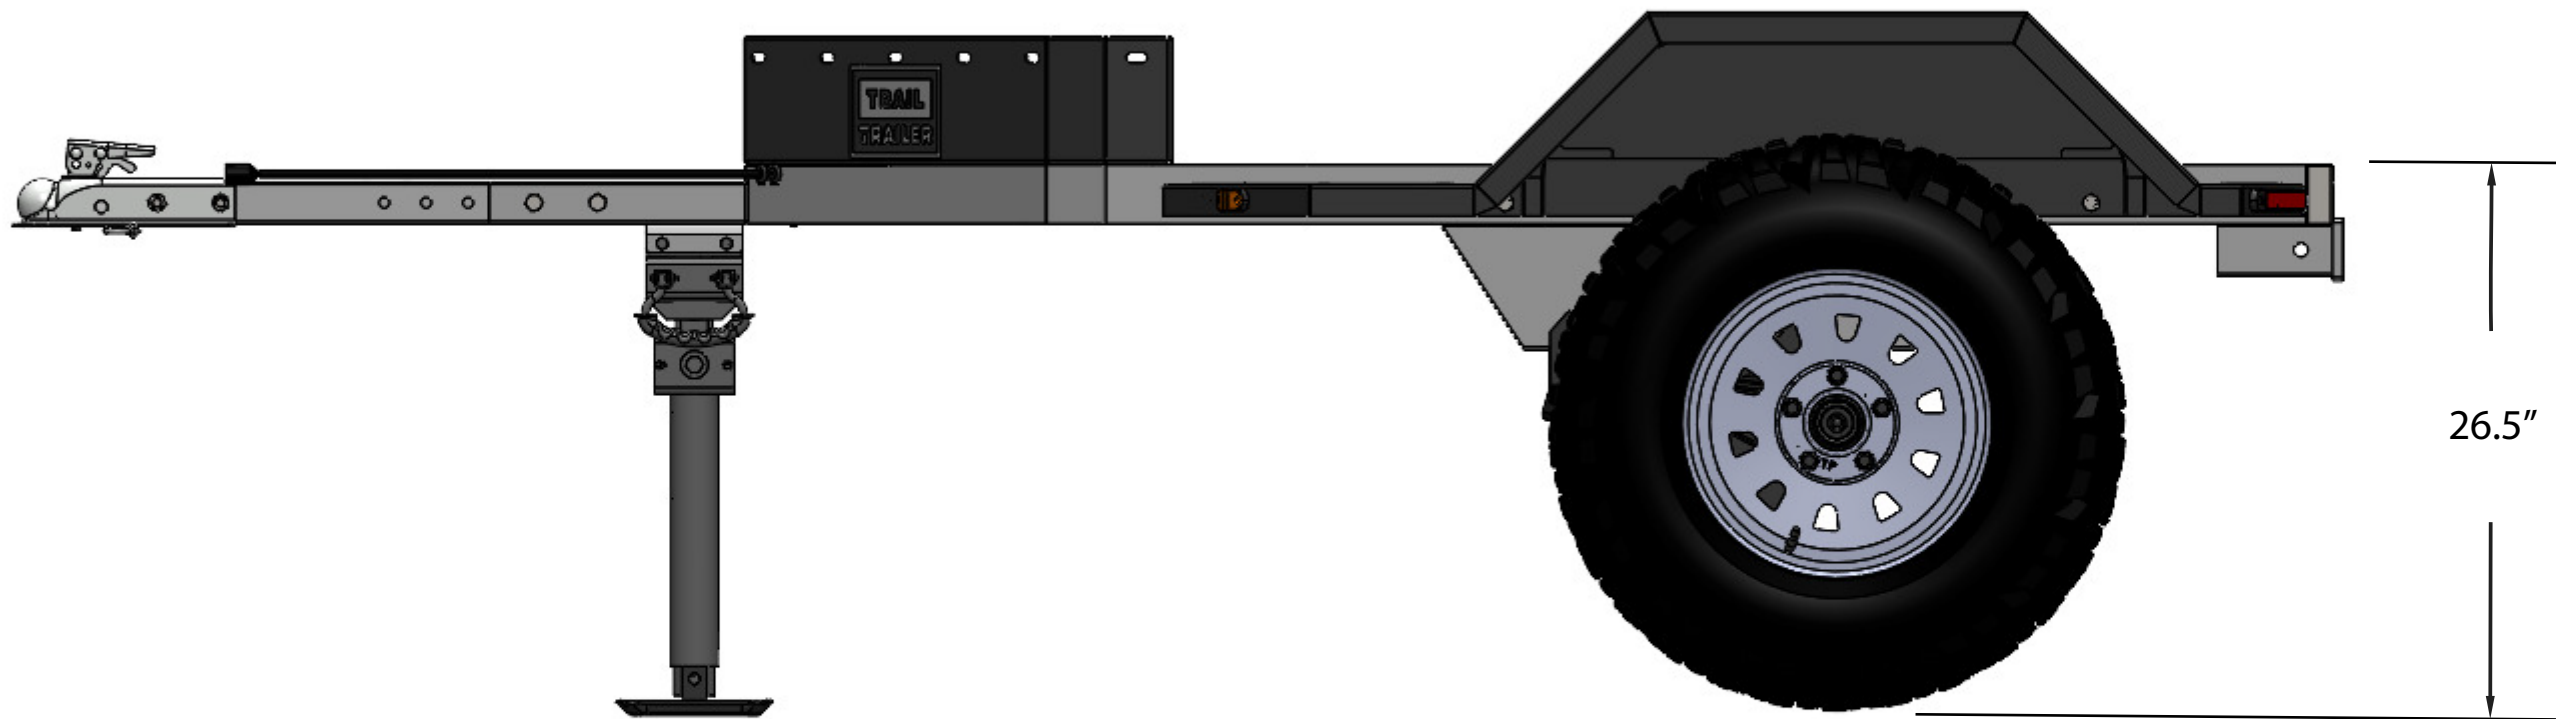

Weight: 425 lbs

Weight: 432 lbs

19"  
Centerline  
Clearance

Weight: 680 lbs

Weight 183 lbs

57" Length

Weight: 510 lbs

92"

58"

61"