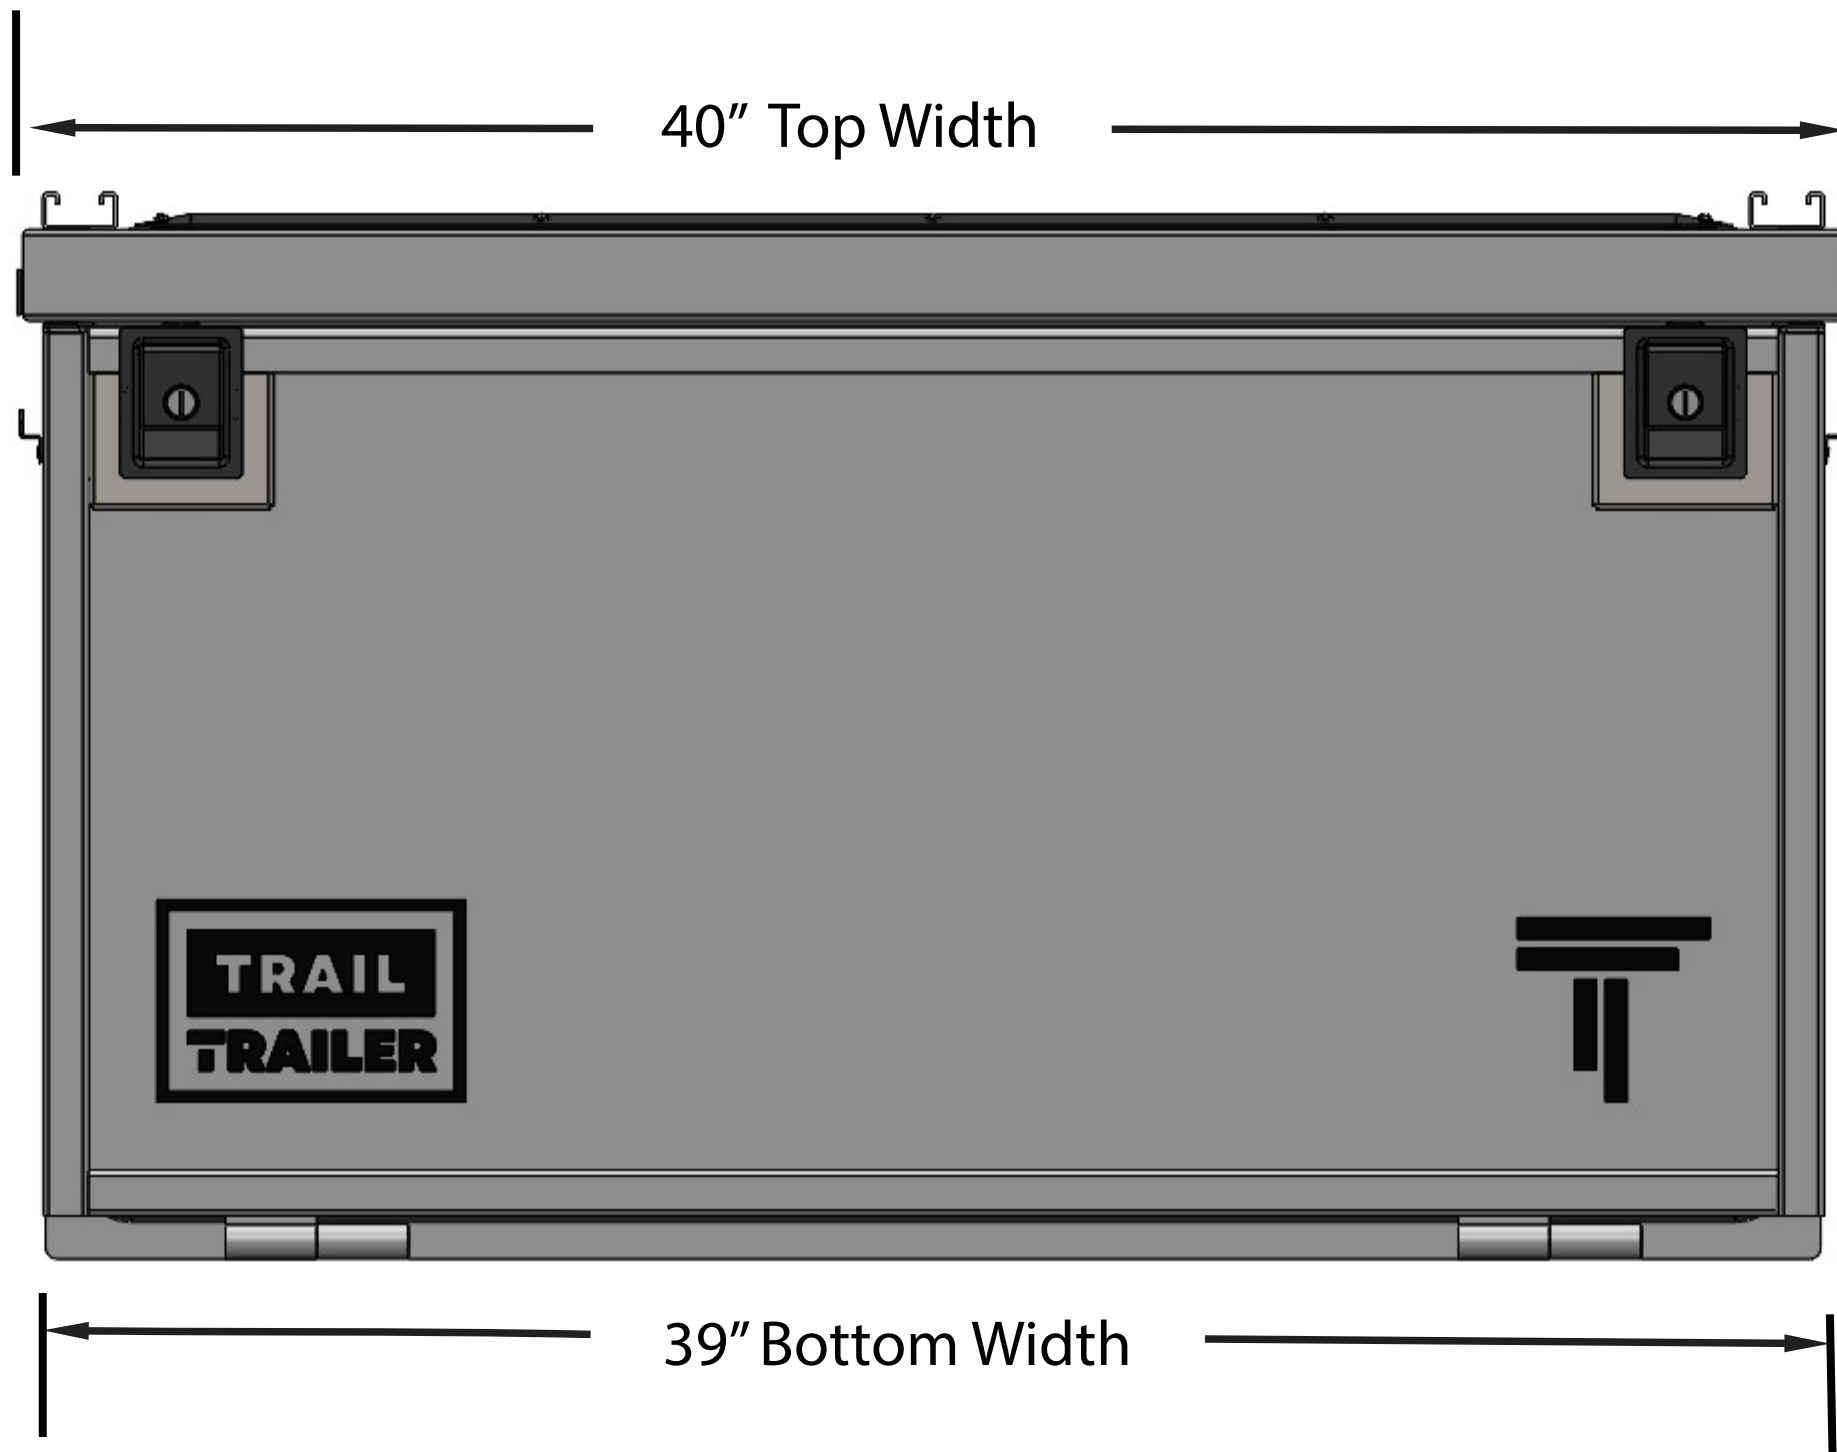

Weight: 425 lbs

Weight: 432 lbs

19"  
Centerline  
Clearance

Weight: 680 lbs

Weight 183 lbs

57" Length

Weight: 510 lbs

92"

58"

61"