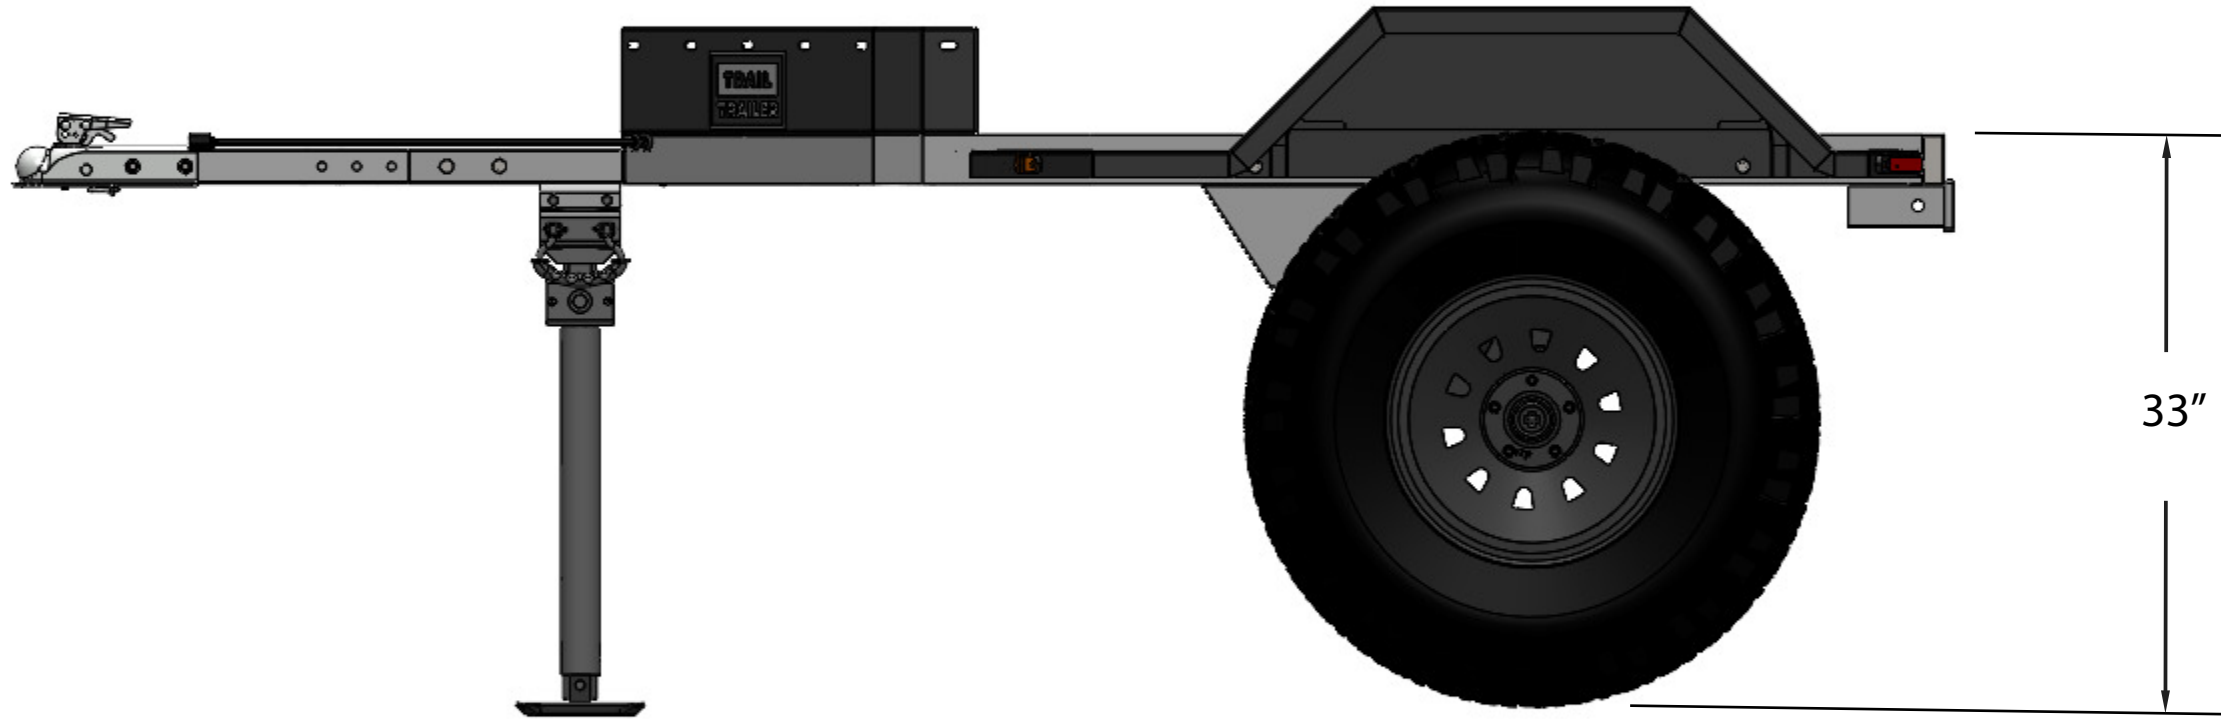

Weight: 425 lbs

Weight: 432 lbs

19"  
Centerline  
Clearance

Weight: 680 lbs

Weight 183 lbs

57" Length

Weight: 510 lbs

92"

58"

61"