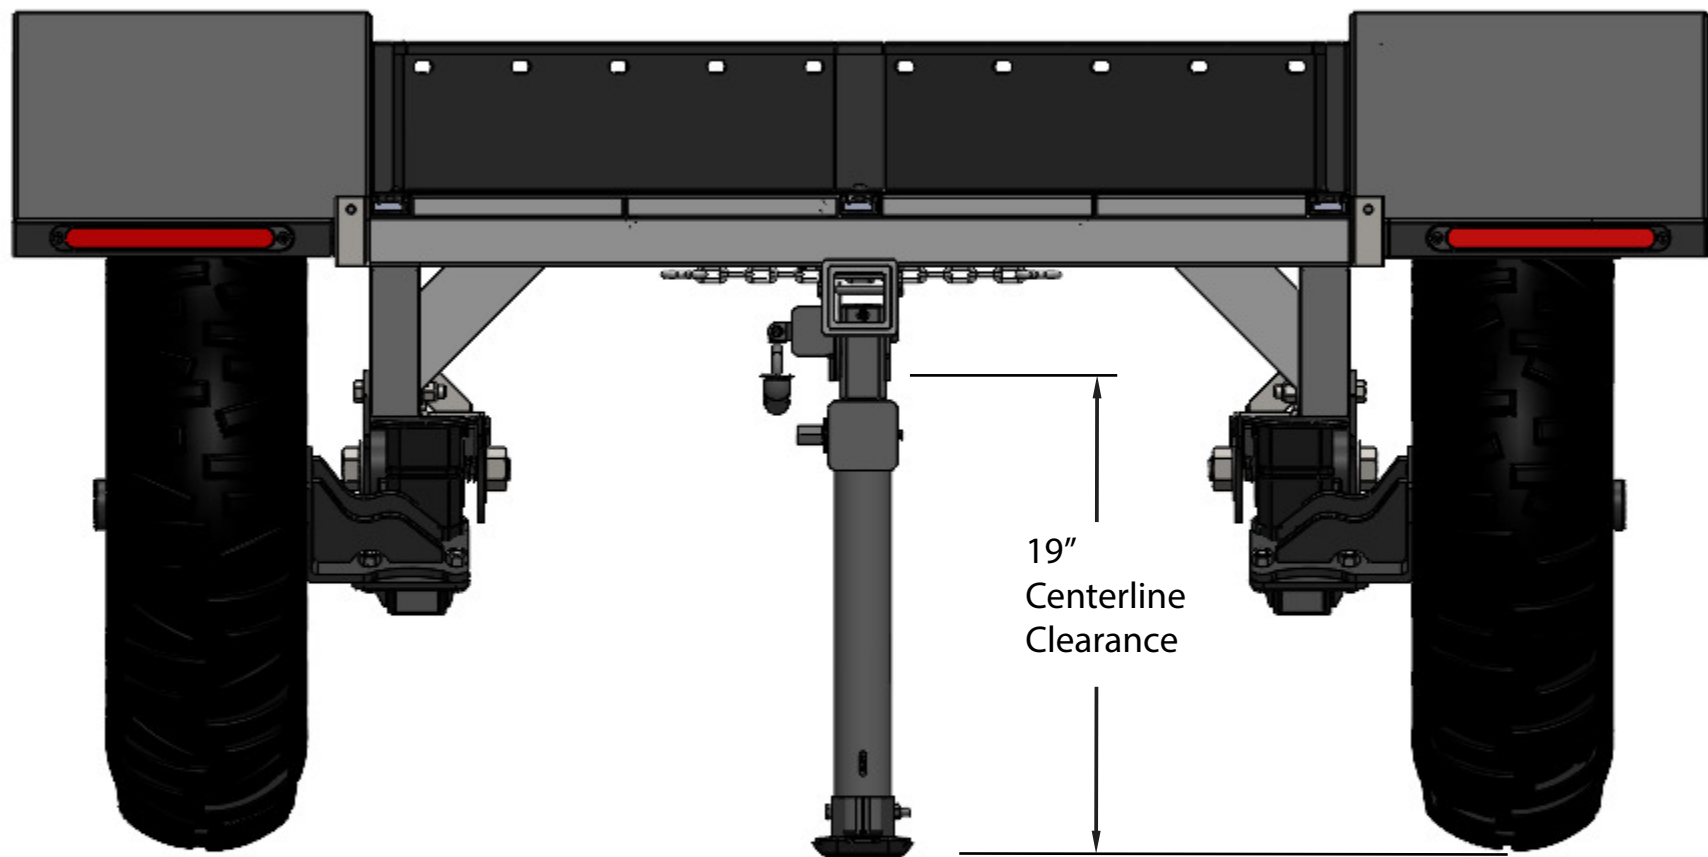

Weight: 425 lbs

Weight: 432 lbs

19"  
Centerline  
Clearance

Weight: 680 lbs

Weight 183 lbs

57" Length

Weight: 510 lbs

92"

58"

61"