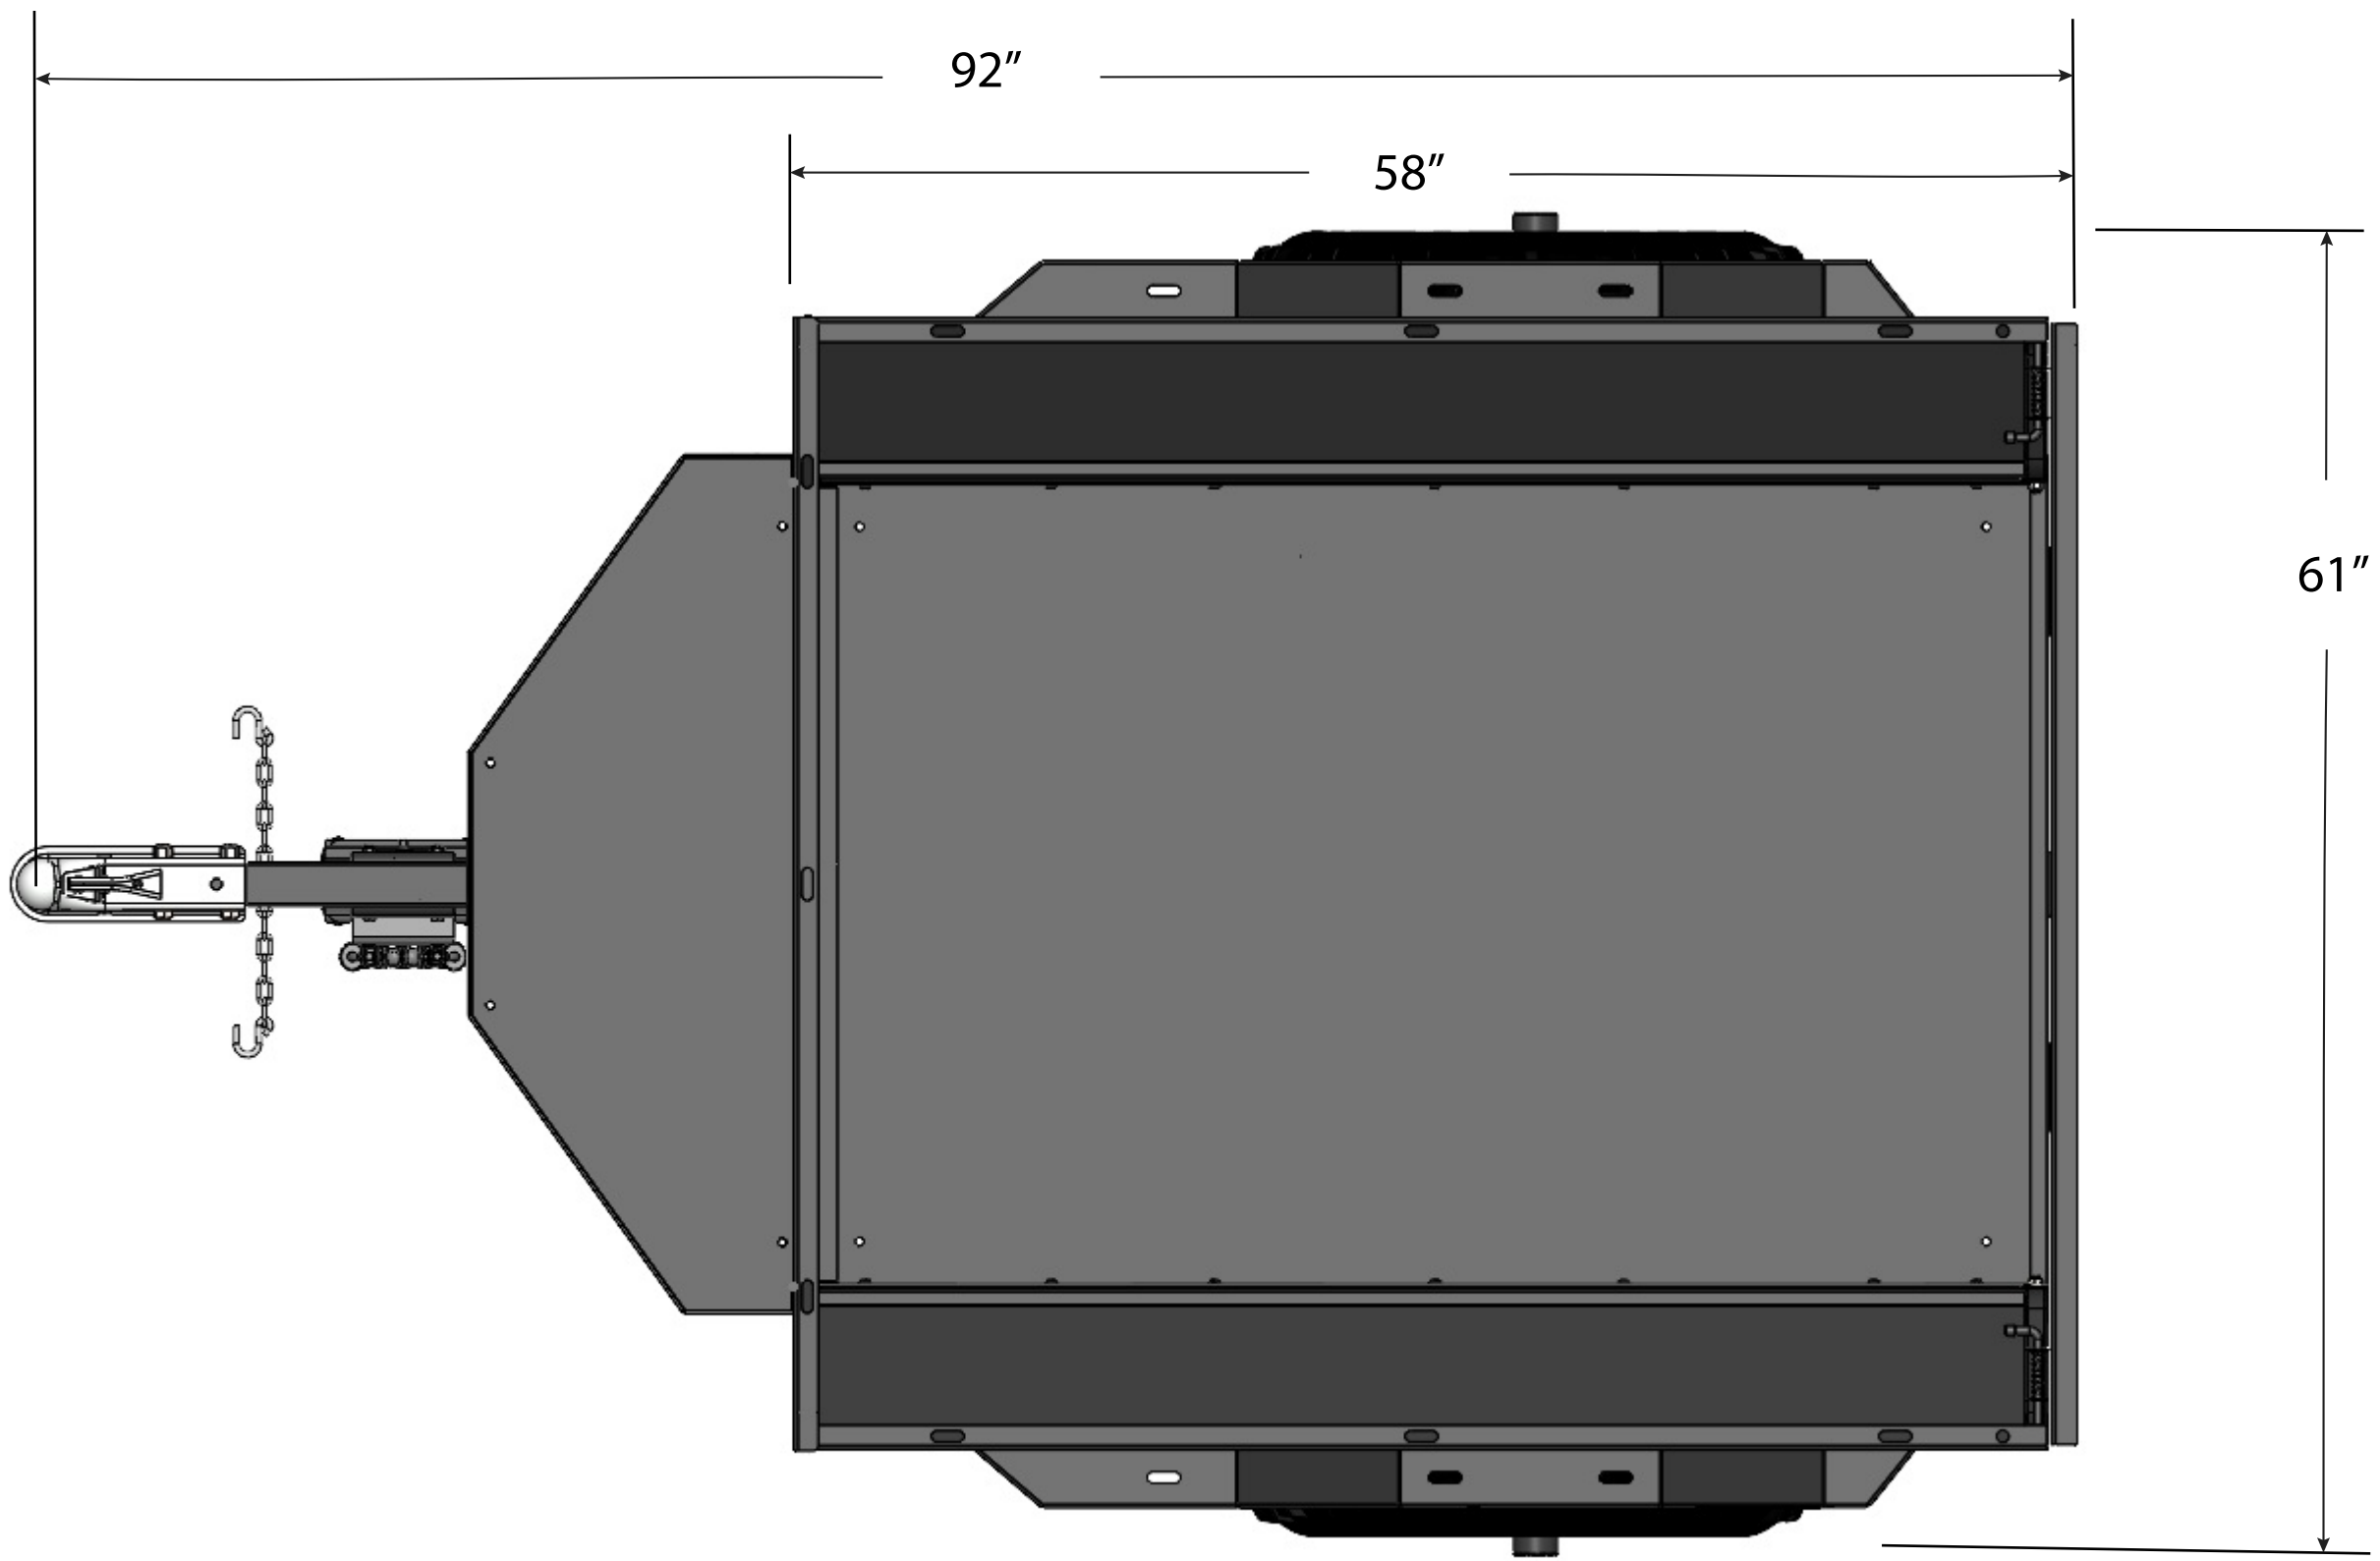

Weight: 425 lbs

Weight: 432 lbs

19"  
Centerline  
Clearance

Weight: 680 lbs

Weight 183 lbs

57" Length

Weight: 510 lbs

92"

58"

61"